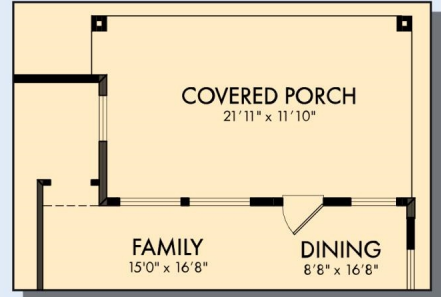

# THE AZALEA

sq. ft. • Bedrooms • Full Baths • Half Baths • Car Garage

OPTIONAL EXTENDED COVERED PORCH

OPTIONAL SUPER SHOWER AT OWNER'S BATH

OPTIONAL FREE STANDING TUB WITH SEPARATE SHOWER AT OWNER'S BATH