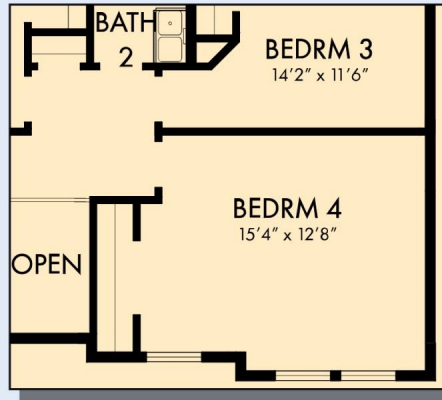

THE EL PASO

Exterior B

2,518 - 2,523 sq. ft.

3 - 5 Bedrooms

2 - 3 Full Baths

1 Half Bath

3 Car Garage

Exterior C

Exterior D

David Weekley
Homes

THE EL PASO

2,518 - 2,523 sq. ft. • 3 - 5 Bedrooms • 2 - 3 Full Baths • 1 Half Bath • 3 Car Garage

THE EL PASO

OPTIONAL BEDROOM 4 AT RETREAT

SECOND FLOOR

For additional options, please visit DavidWeekleyHomes.com