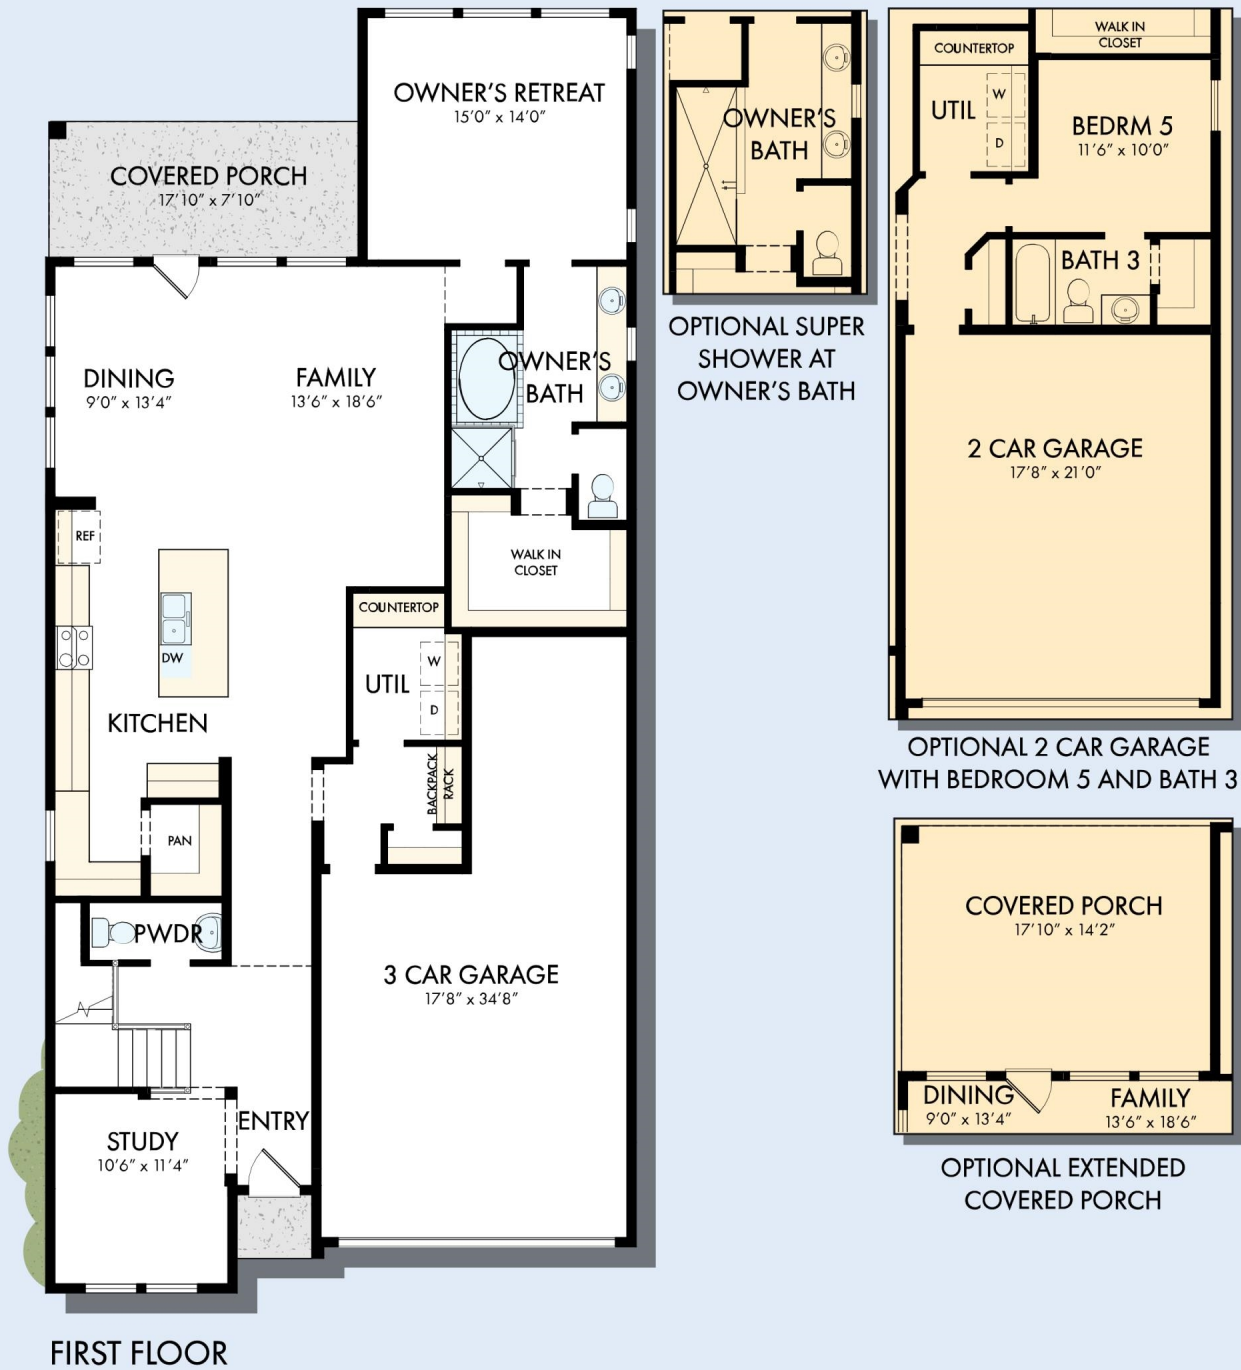

THE EL PASO

Exterior B

2,518 - 2,523 sq. ft.

3 - 5 Bedrooms

2 - 3 Full Baths

1 Half Bath

3 Car Garage

Exterior C

Exterior D

David Weekley
Homes

THE EL PASO

2,518 - 2,523 sq. ft. • 3 - 5 Bedrooms • 2 - 3 Full Baths • 1 Half Bath • 3 Car Garage

THE EL PASO

OPTIONAL BEDROOM 4 AT RETREAT

SECOND FLOOR

For additional options, please visit DavidWeekleyHomes.com