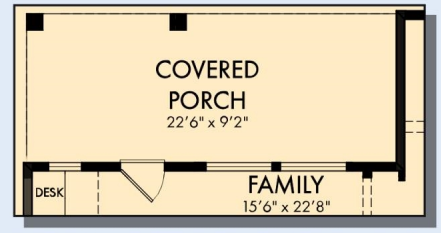

THE ROSE

Exterior B

2,295 - 2,343 sq. ft.

4 Bedrooms

3 Full Baths

2 Car Garage

Exterior C

Exterior D

David Weekley
Homes

THE ROSE

2,295 - 2,343 sq. ft. • 4 Bedrooms • 3 Full Baths • 2 Car Garage

OPTIONAL EXTENDED COVERED PORCH

OPTIONAL SUPER SHOWER AT OWNER'S BATH

T004 in 1947 DAL

For additional options, please visit DavidWeekleyHomes.com