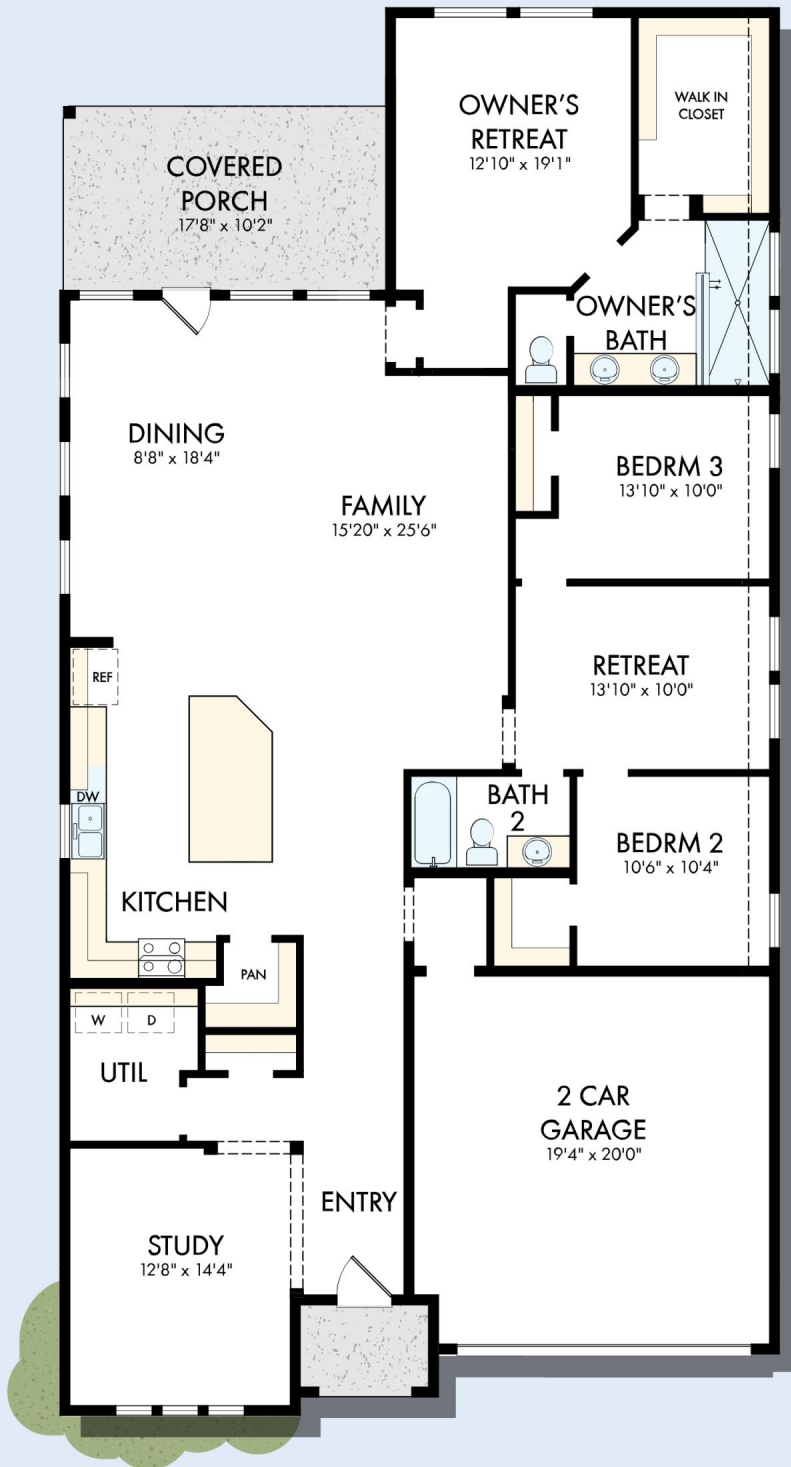

# THE PINE

Exterior A

2,244 - 2,286 sq. ft.

3 Bedrooms

2 Full Baths

2 Car Garage

Exterior C

Exterior D

# THE PINE

2,244 - 2,286 sq. ft. • 3 Bedrooms • 2 Full Baths • 2 Car Garage

T226 in 2424 SAN

For additional options, please visit [DavidWeekleyHomes.com](http://DavidWeekleyHomes.com)

4/21/2026

See a David Weekley Homes Sales Consultant for details. Prices, plans, dimensions, features, specifications, materials, and availability of homes or communities are subject to change without notice or obligation. Illustrations are artist's depictions only and may differ from completed improvements. Copyright © 2026 David Weekley Homes - All Rights Reserved. San Antonio, TX