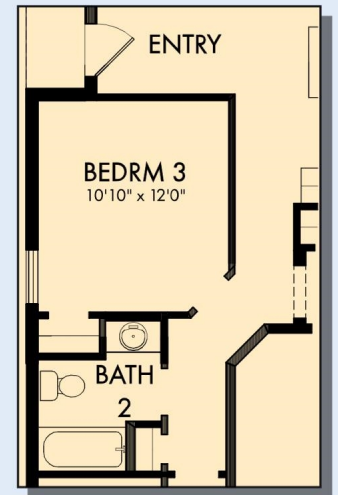

THE FIELDVIEW

Exterior A

1,748 - 1,755 sq. ft.

2 - 3 Bedrooms

2 Full Baths

2 Car Garage

Exterior B

Exterior C

David Weekley
Homes

THE FIELDVIEW

1,748 - 1,755 sq. ft. • 2 - 3 Bedrooms • 2 Full Baths • 2 Car Garage

OPTIONAL BEDROOM 3 AT STUDY

FIRST FLOOR

F071 in 3963 TAM

For additional options, please visit DavidWeekleyHomes.com