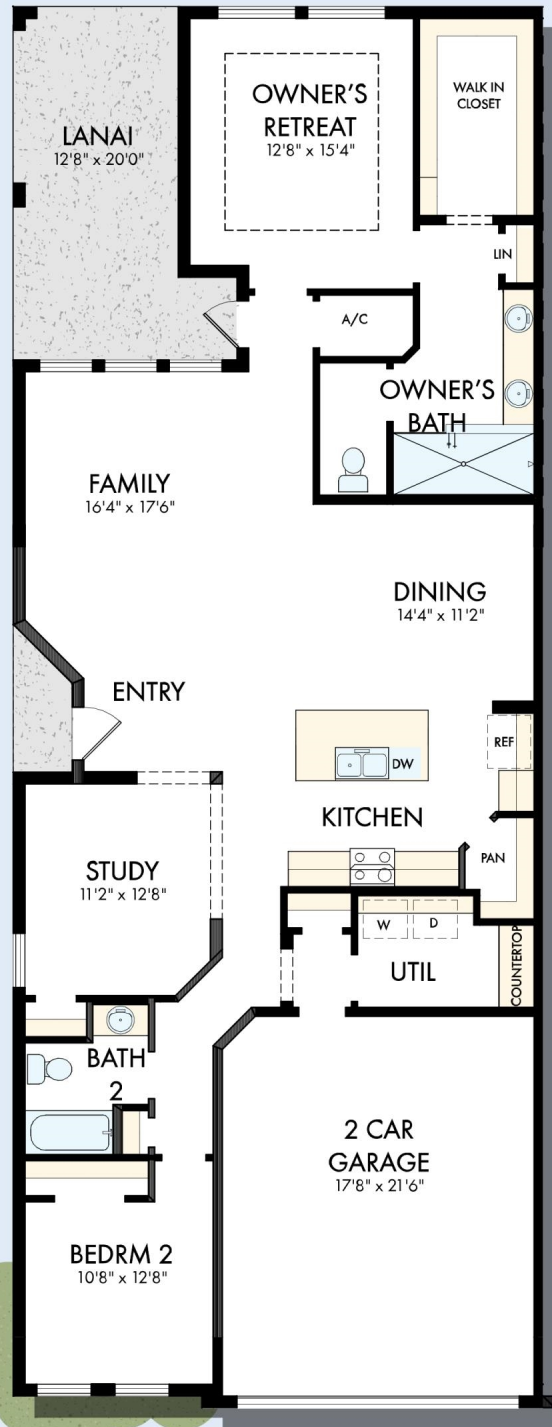

THE FIELDVIEW

Exterior A

1,748 - 1,755 sq. ft.

2 - 3 Bedrooms

2 Full Baths

2 Car Garage

Exterior B

Exterior C

David Weekley
Homes

THE FIELDVIEW

1,748 - 1,755 sq. ft. • 2 - 3 Bedrooms • 2 Full Baths • 2 Car Garage

OPTIONAL BEDROOM 3 AT STUDY

FIRST FLOOR

F071 in 3963 TAM

For additional options, please visit DavidWeekleyHomes.com