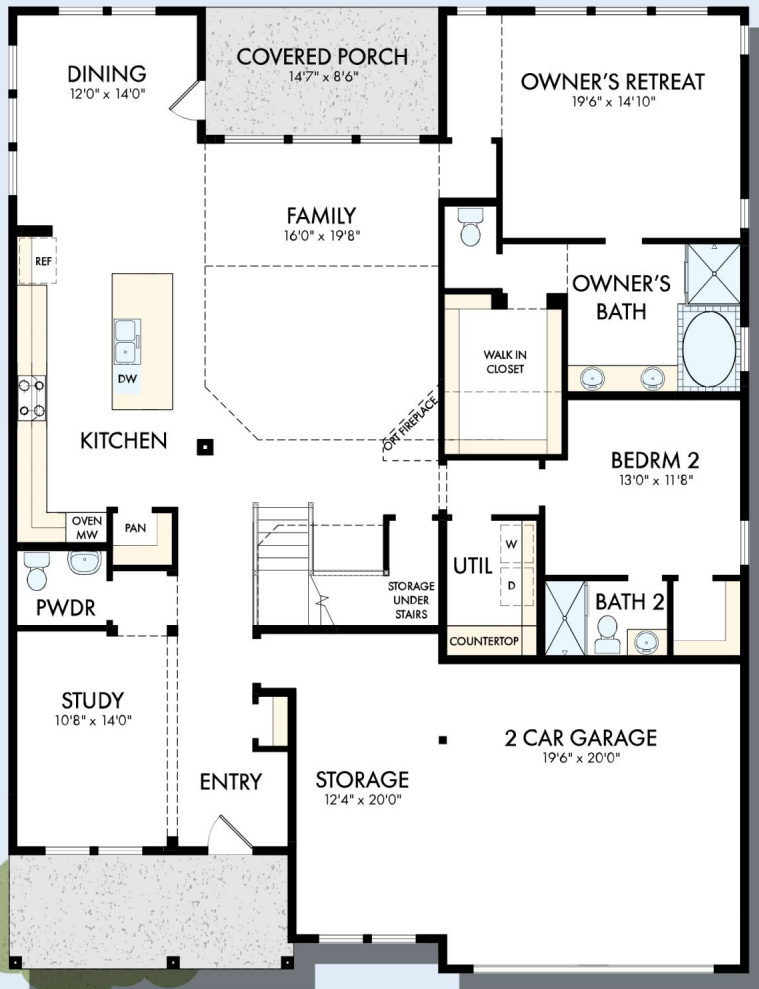

# THE EMMETT

Exterior X

3,495 - 3,793 sq. ft.

5 Bedrooms

4 Full Baths

1 Half Bath

2 - 3 Car Garage

Exterior Y

# THE EMMETT

3,495 - 3,793 sq. ft. • 5 Bedrooms • 4 Full Baths • 1 Half Bath • 2 - 3 Car Garage

OPTIONAL EXTENDED COVERED PORCH

OPTIONAL SUPER SHOWER AT OWNER'S BATH

OPTIONAL 3 CAR GARAGE