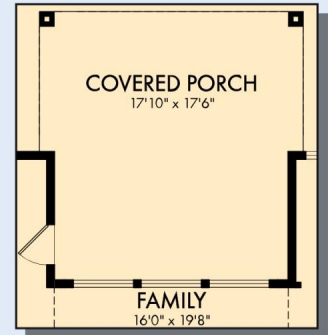

# THE EMMETT

Exterior X

3,495 - 3,793 sq. ft.

5 Bedrooms

4 Full Baths

1 Half Bath

2 - 3 Car Garage

Exterior Y

# THE EMMETT

3,495 - 3,793 sq. ft. • 5 Bedrooms • 4 Full Baths • 1 Half Bath • 2 - 3 Car Garage

OPTIONAL EXTENDED COVERED PORCH

OPTIONAL SUPER SHOWER AT OWNER'S BATH

OPTIONAL 3 CAR GARAGE