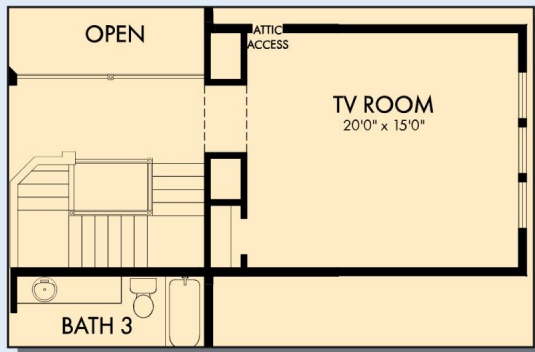

# THE EMMETT

3,495 - 3,793 sq. ft. • 5 Bedrooms • 4 Full Baths • 1 Half Bath • 2 - 3 Car Garage

OPTIONAL EXTENDED COVERED PORCH

OPTIONAL SUPER SHOWER AT OWNER'S BATH

OPTIONAL 3 CAR GARAGE

# THE EMMETT

OPTIONAL TV ROOM

SECOND FLOOR

For additional options, please visit [DavidWeekleyHomes.com](http://DavidWeekleyHomes.com)

See a David Weekley Homes Sales Consultant for details. Prices, plans, dimensions, features, specifications, materials, and availability of homes or communities are subject to change without notice or obligation. Illustrations are artist's depictions only and may differ from completed improvements. Copyright © 2026 David Weekley Homes - All Rights Reserved. Dallas/Ft. Worth, TX