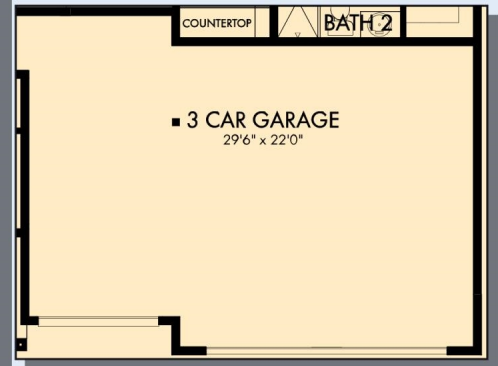

# THE EMMETT

3,495 - 3,793 sq. ft. • 5 Bedrooms • 4 Full Baths • 1 Half Bath • 2 - 3 Car Garage

OPTIONAL EXTENDED COVERED PORCH

OPTIONAL SUPER SHOWER AT OWNER'S BATH

OPTIONAL 3 CAR GARAGE