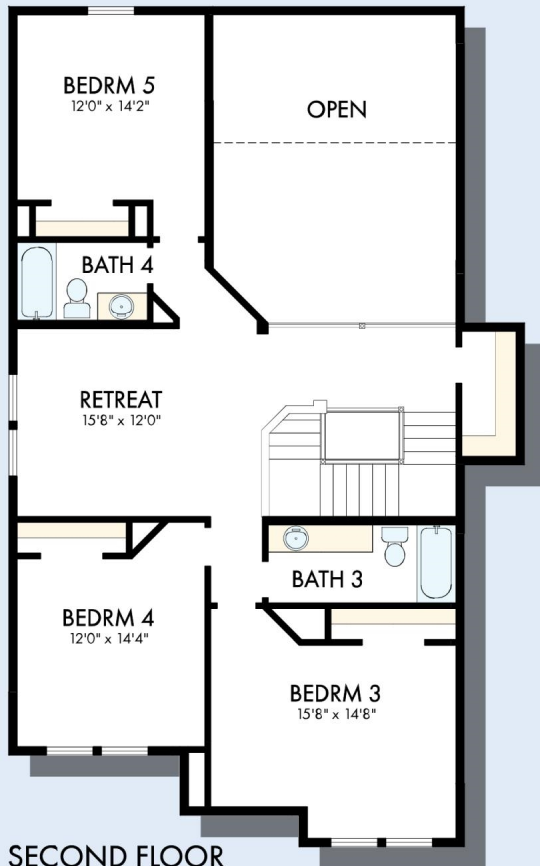

# THE EMMETT

3,495 - 3,793 sq. ft. • 5 Bedrooms • 4 Full Baths • 1 Half Bath • 2 - 3 Car Garage

OPTIONAL EXTENDED COVERED PORCH

OPTIONAL SUPER SHOWER AT OWNER'S BATH

OPTIONAL 3 CAR GARAGE

# THE EMMETT

OPTIONAL TV ROOM

SECOND FLOOR

For additional options, please visit [DavidWeekleyHomes.com](http://DavidWeekleyHomes.com)

See a David Weekley Homes Sales Consultant for details. Prices, plans, dimensions, features, specifications, materials, and availability of homes or communities are subject to change without notice or obligation. Illustrations are artist's depictions only and may differ from completed improvements. Copyright © 2026 David Weekley Homes - All Rights Reserved. Dallas/Ft. Worth, TX