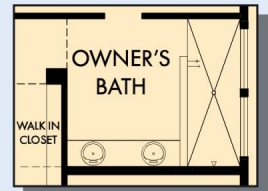

# THE EMMETT

3,495 - 3,793 sq. ft. • 5 Bedrooms • 4 Full Baths • 1 Half Bath • 2 - 3 Car Garage

OPTIONAL EXTENDED COVERED PORCH

OPTIONAL SUPER SHOWER AT OWNER'S BATH

OPTIONAL 3 CAR GARAGE