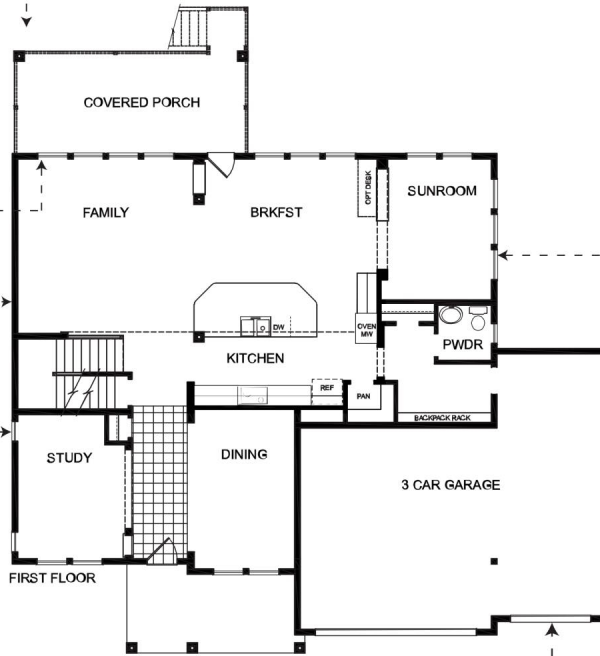

FLOOR PLAN OPTIONS

THE OSSORIO

OPTIONAL EXTENDED COVERED PORCH WITH OPTIONAL WALKOUT

OPTIONAL BEDROOM 5 WITH BATH 4

OPTIONAL 4 CAR GARAGE

DavidWeekleyHomes.com