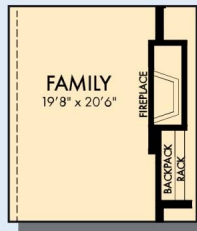

# THE STAGECRAFT

Exterior C

2,688 - 2,694 sq. ft.

3 Bedrooms

3 Full Baths

1 Half Bath

4 Car Garage

Exterior D

# THE STAGECRAFT

2,688 - 2,694 sq. ft. • 3 Bedrooms • 3 Full Baths • 1 Half Bath • 4 Car Garage

OPTIONAL EXTENDED COVERED PATIO

OPTIONAL WALL  
FIREPLACE AT FAMILY

A417 in 5547 PHX

For additional options, please visit [DavidWeekleyHomes.com](http://DavidWeekleyHomes.com)