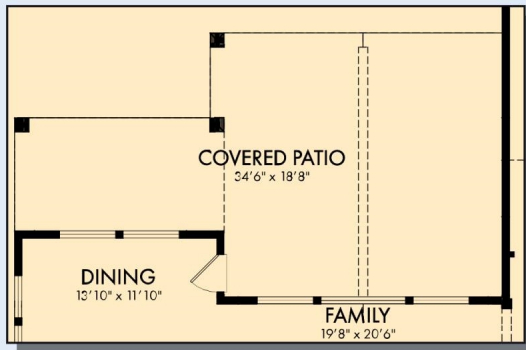

# THE STAGECRAFT

Exterior C

2,688 - 2,694 sq. ft.

3 Bedrooms

3 Full Baths

1 Half Bath

4 Car Garage

Exterior D

# THE STAGECRAFT

2,688 - 2,694 sq. ft. • 3 Bedrooms • 3 Full Baths • 1 Half Bath • 4 Car Garage

OPTIONAL EXTENDED COVERED PATIO

OPTIONAL WALL  
FIREPLACE AT FAMILY

A417 in 5547 PHX

For additional options, please visit [DavidWeekleyHomes.com](http://DavidWeekleyHomes.com)