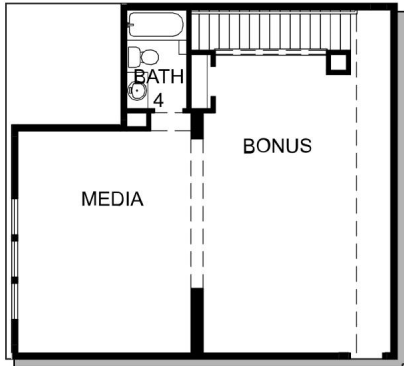

FLOOR PLAN OPTIONS

THE MORNINGSTAR

OPTIONAL MEDIA AT BONUS

OPTIONAL BONUS

OPTIONAL BONUS WITH OPTIONAL BEDROOM 4 WITH BATH 4

OPTIONAL EXTRA DOORS AT UTILITY

OPTIONAL SLIDING GLASS DOORS AT DINING

OPTIONAL CLASSIC KITCHEN

OPTIONAL ENCLOSED STUDY WITH FRENCH DOORS

OPTIONAL TRAY CEILING AT OWNER'S RETREAT

OPTIONAL SUPER SHOWER

DavidWeekleyHomes.com