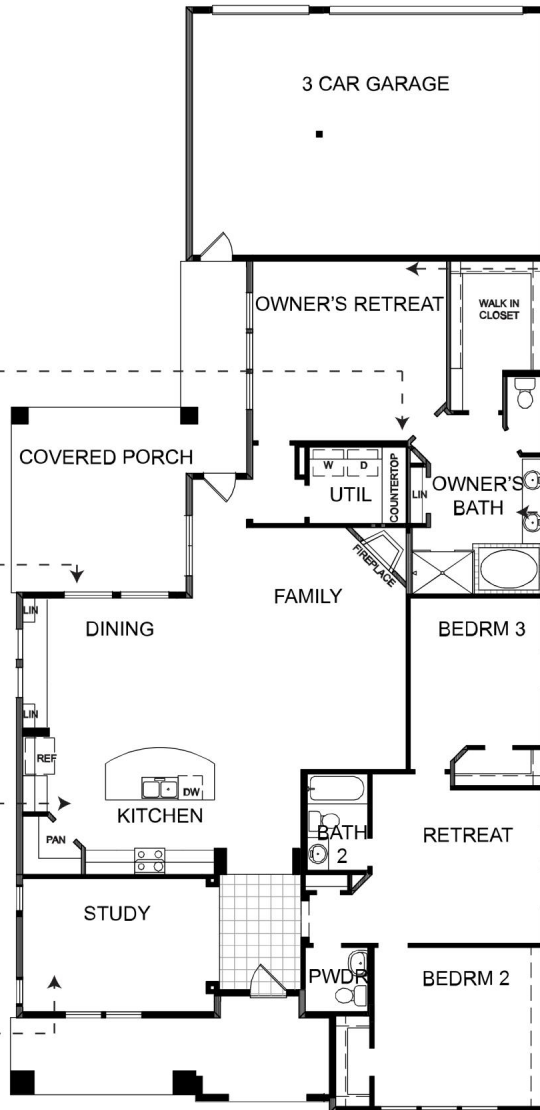

FLOOR PLAN OPTIONS

THE MORNINGSTAR

OPTIONAL MEDIA AT BONUS

OPTIONAL BONUS

OPTIONAL BONUS WITH OPTIONAL BEDROOM 4 WITH BATH 4

OPTIONAL EXTRA DOORS AT UTILITY

OPTIONAL SLIDING GLASS DOORS AT DINING

OPTIONAL CLASSIC KITCHEN

OPTIONAL ENCLOSED STUDY WITH FRENCH DOORS

OPTIONAL TRAY CEILING AT OWNER'S RETREAT

OPTIONAL SUPER SHOWER

DavidWeekleyHomes.com