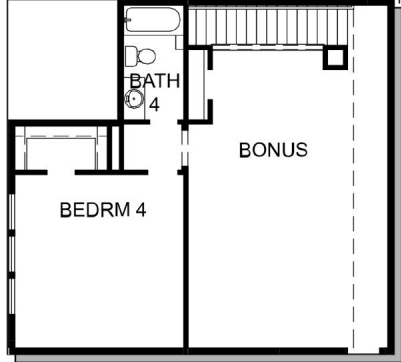

FLOOR PLAN OPTIONS

THE MORNINGSTAR

OPTIONAL MEDIA AT BONUS

OPTIONAL BONUS

OPTIONAL BONUS WITH OPTIONAL BEDROOM 4 WITH BATH 4

OPTIONAL EXTRA DOORS AT UTILITY

OPTIONAL SLIDING GLASS DOORS AT DINING

OPTIONAL CLASSIC KITCHEN

OPTIONAL ENCLOSED STUDY WITH FRENCH DOORS

OPTIONAL TRAY CEILING AT OWNER'S RETREAT

OPTIONAL SUPER SHOWER

DavidWeekleyHomes.com