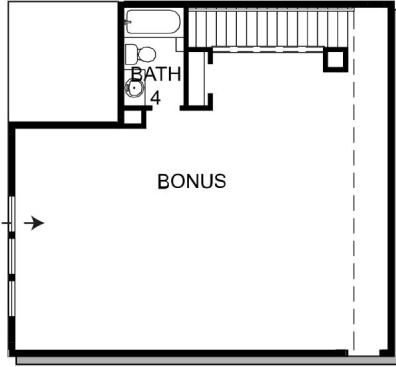

FLOOR PLAN OPTIONS

THE MORNINGSTAR

OPTIONAL MEDIA AT BONUS

OPTIONAL BONUS

OPTIONAL BONUS WITH OPTIONAL BEDROOM 4 WITH BATH 4

OPTIONAL EXTRA DOORS AT UTILITY

OPTIONAL SLIDING GLASS DOORS AT DINING

OPTIONAL CLASSIC KITCHEN

OPTIONAL ENCLOSED STUDY WITH FRENCH DOORS

OPTIONAL TRAY CEILING AT OWNER'S RETREAT

OPTIONAL SUPER SHOWER

DavidWeekleyHomes.com