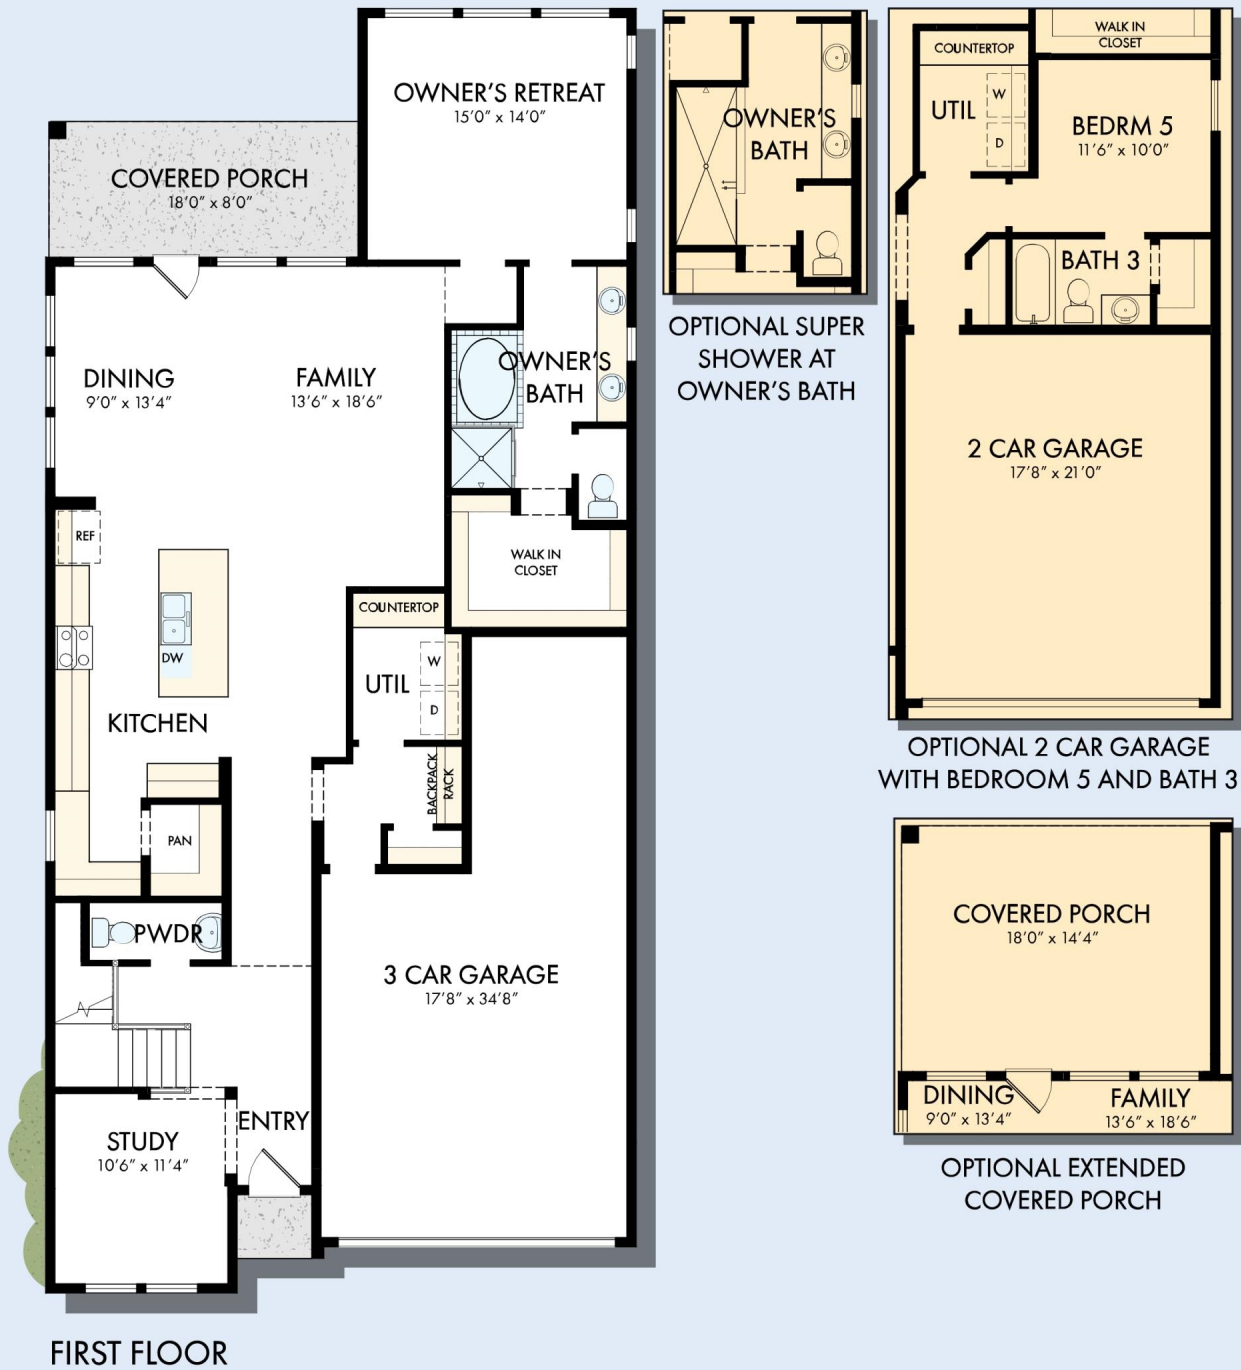

# THE EL PASO

Exterior C

2,442 - 2,658 sq. ft.

3 - 5 Bedrooms

2 - 3 Full Baths

1 Half Bath

3 Car Garage

Exterior D

# THE EL PASO

2,442 - 2,658 sq. ft. • 3 - 5 Bedrooms • 2 - 3 Full Baths • 1 Half Bath • 3 Car Garage

# THE EL PASO

OPTIONAL BEDROOM 4 AT RETREAT

SECOND FLOOR

For additional options, please visit [DavidWeekleyHomes.com](http://DavidWeekleyHomes.com)

See a David Weekley Homes Sales Consultant for details. Prices, plans, dimensions, features, specifications, materials, and availability of homes or communities are subject to change without notice or obligation. Illustrations are artist's depictions only and may differ from completed improvements. Copyright © 2026 David Weekley Homes - All Rights Reserved. Houston, TX