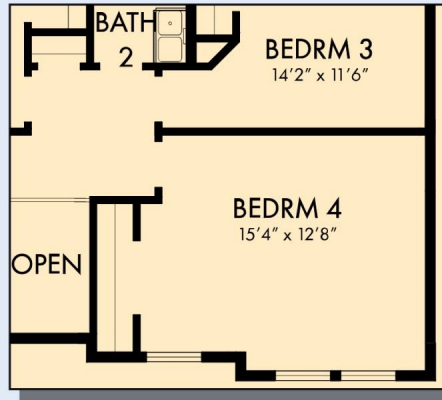

THE EL PASO

OPTIONAL BEDROOM 4 AT RETREAT