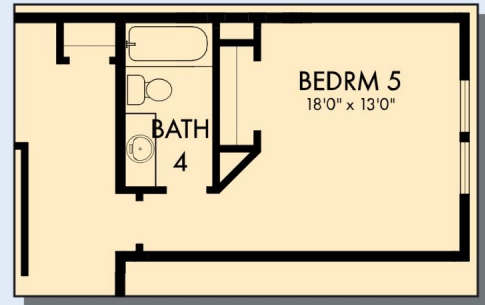

THE MYRTLE

Exterior A

2,932 - 3,197 sq. ft.

4 - 5 Bedrooms

3 - 4 Full Baths

2 Car Garage

Exterior B

Exterior D

David Weekley
Homes

THE MYRTLE

2,932 - 3,197 sq. ft. • 4 - 5 Bedrooms • 3 - 4 Full Baths • 2 Car Garage

FIRST FLOOR

THE MYRTLE

SECOND FLOOR

OPTIONAL BEDROOM 5 AT RETREAT

OPTIONAL TV ROOM