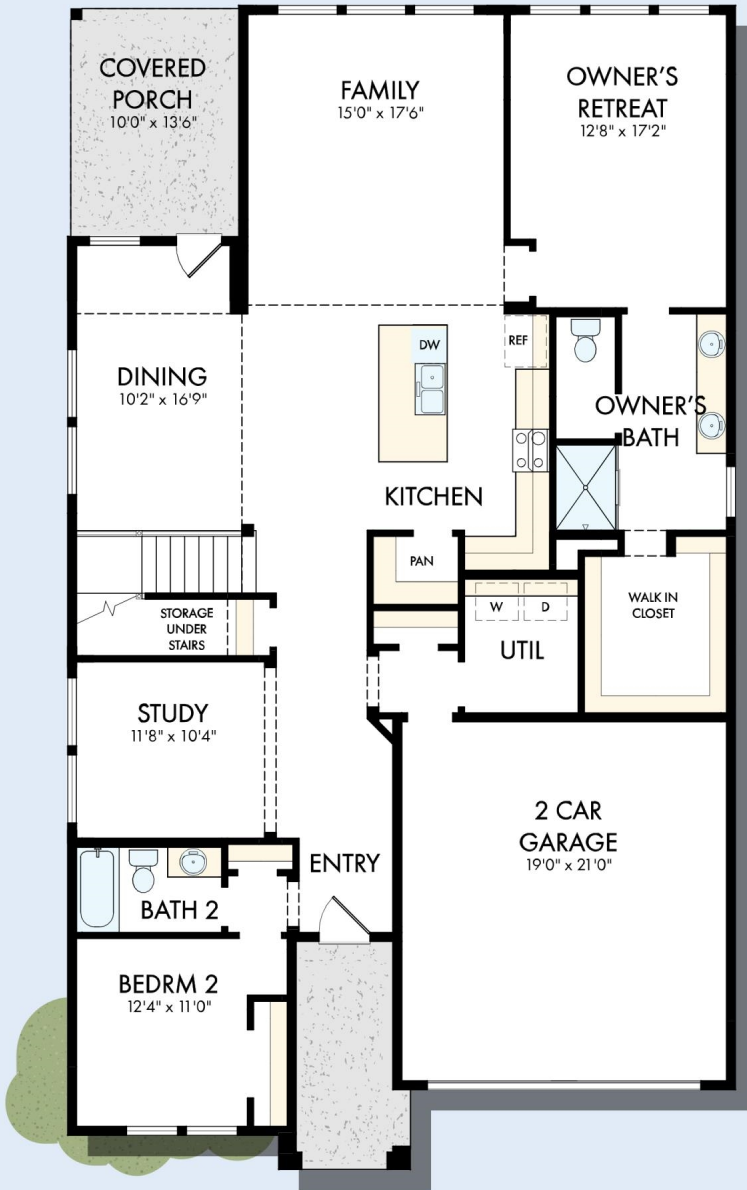

THE MYRTLE

Exterior A

2,932 - 3,197 sq. ft.

4 - 5 Bedrooms

3 - 4 Full Baths

2 Car Garage

Exterior B

Exterior D

David Weekley
Homes

THE MYRTLE

2,932 - 3,197 sq. ft. • 4 - 5 Bedrooms • 3 - 4 Full Baths • 2 Car Garage

FIRST FLOOR

THE MYRTLE

SECOND FLOOR

OPTIONAL BEDROOM 5 AT RETREAT

OPTIONAL TV ROOM