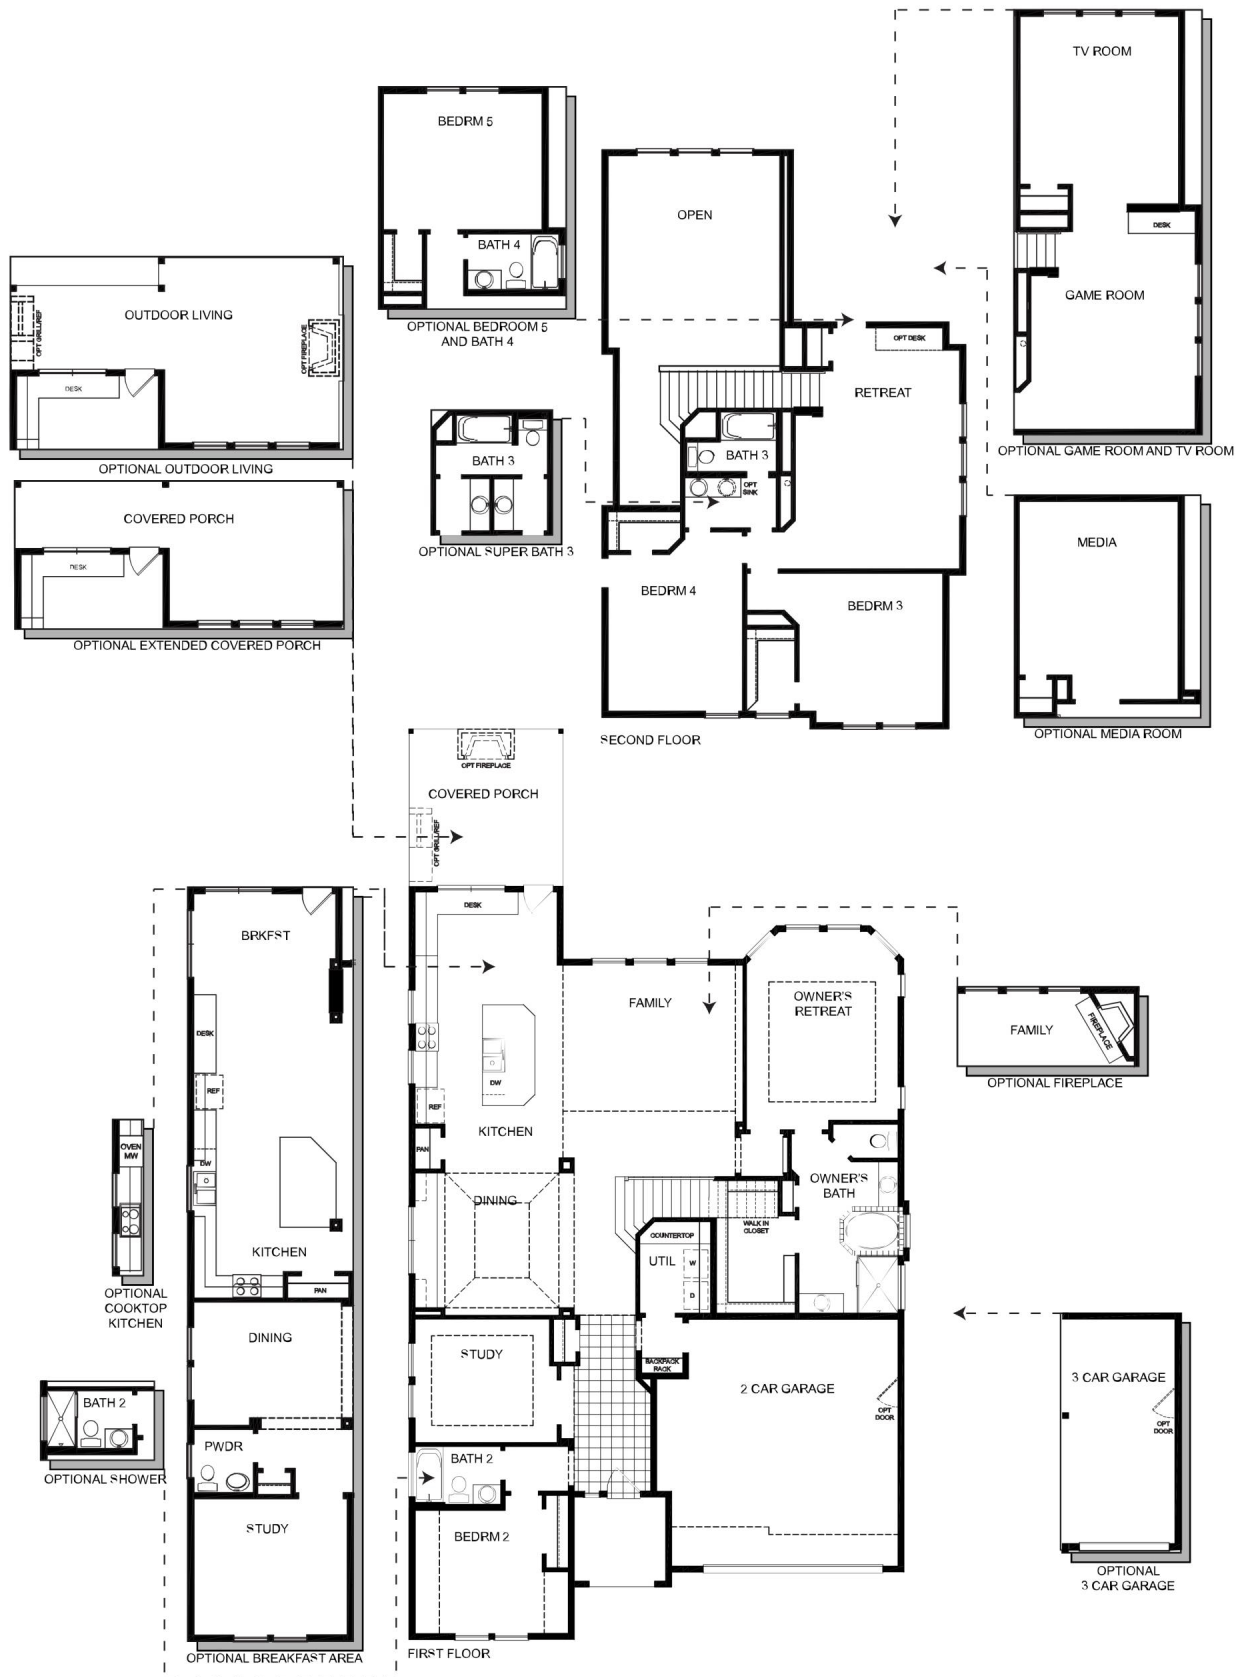

# FLOOR PLAN OPTIONS

# THE FONTAINE

**DavidWeekleyHomes.com**

3798\_AUS\_2149

11/7/2017

Prices, plans, dimensions, features, specifications, materials and availability of homes or communities are subject to change without notice or obligation, Illustrations are artist depictions only and may differ from completed improvements. Not all options available in all communities. Copyright 2017 (c) David Weekley Homes - All Rights Reserved.