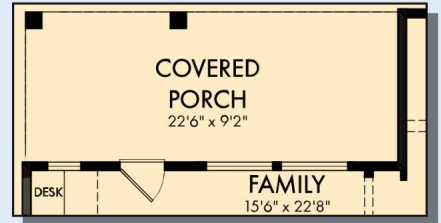

THE ROSE

Exterior F

2,206 - 2,216 sq. ft.

4 Bedrooms

3 Full Baths

2 Car Garage

Exterior H

Exterior I

David Weekley
Homes

THE ROSE

2,206 - 2,216 sq. ft. • 4 Bedrooms • 3 Full Baths • 2 Car Garage

OPTIONAL EXTENDED COVERED PORCH

OPTIONAL SUPER SHOWER AT OWNER'S BATH

T004 in 1451 HOU

For additional options, please visit DavidWeekleyHomes.com