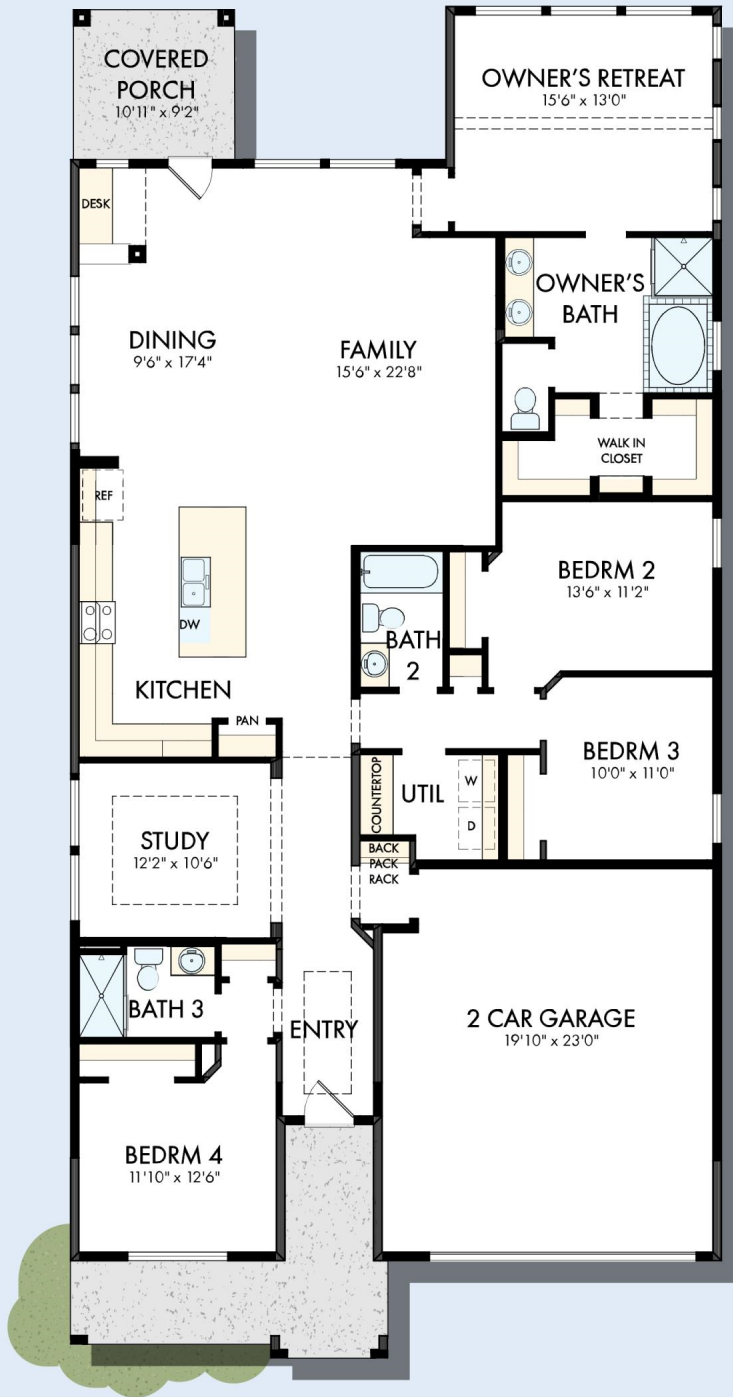

THE ROSE

Exterior F

2,206 - 2,216 sq. ft.

4 Bedrooms

3 Full Baths

2 Car Garage

Exterior H

Exterior I

David Weekley
Homes

THE ROSE

2,206 - 2,216 sq. ft. • 4 Bedrooms • 3 Full Baths • 2 Car Garage

OPTIONAL EXTENDED COVERED PORCH

OPTIONAL SUPER SHOWER AT OWNER'S BATH

T004 in 1451 HOU

For additional options, please visit DavidWeekleyHomes.com