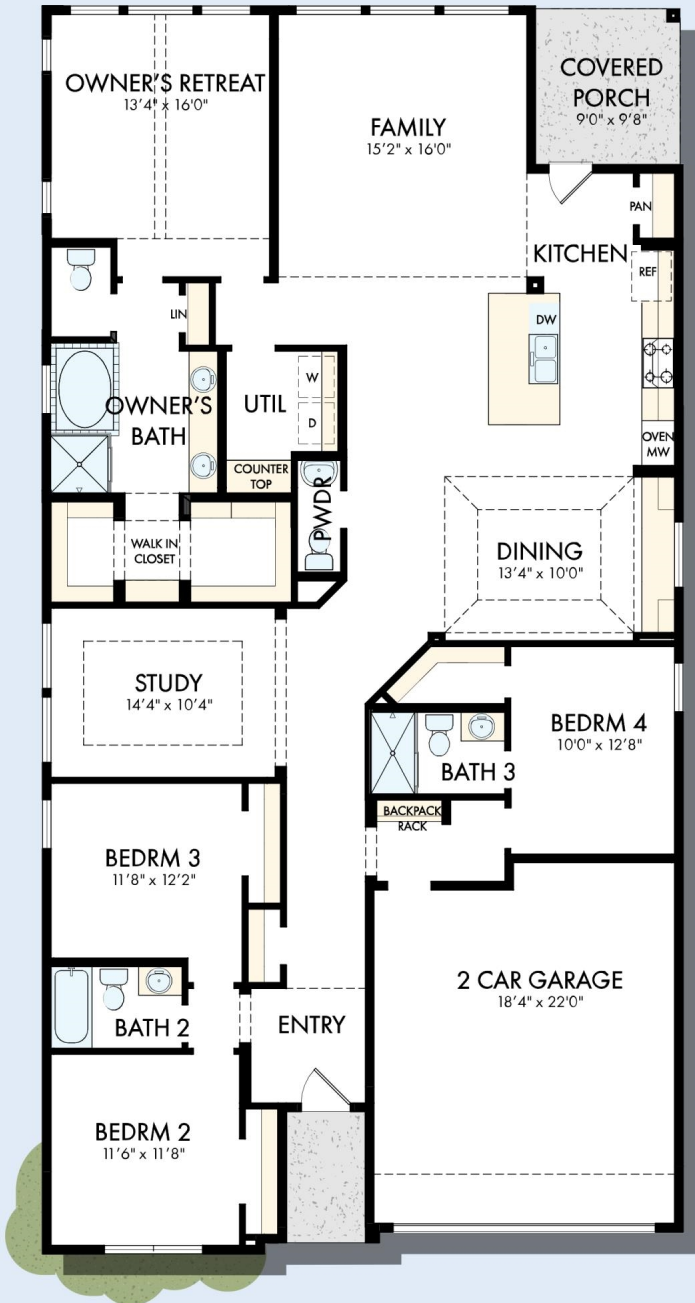

# THE DAISY

Exterior B

2,417 - 2,490 sq. ft.

4 Bedrooms

3 Full Baths

1 Half Bath

2 Car Garage

Exterior C

# THE DAISY

2,417 - 2,490 sq. ft. • 4 Bedrooms • 3 Full Baths • 1 Half Bath • 2 Car Garage

OPTIONAL SUPER SHOWER AT OWNER'S BATH

T006 in 1895 DAL

For additional options, please visit [DavidWeekleyHomes.com](http://DavidWeekleyHomes.com)