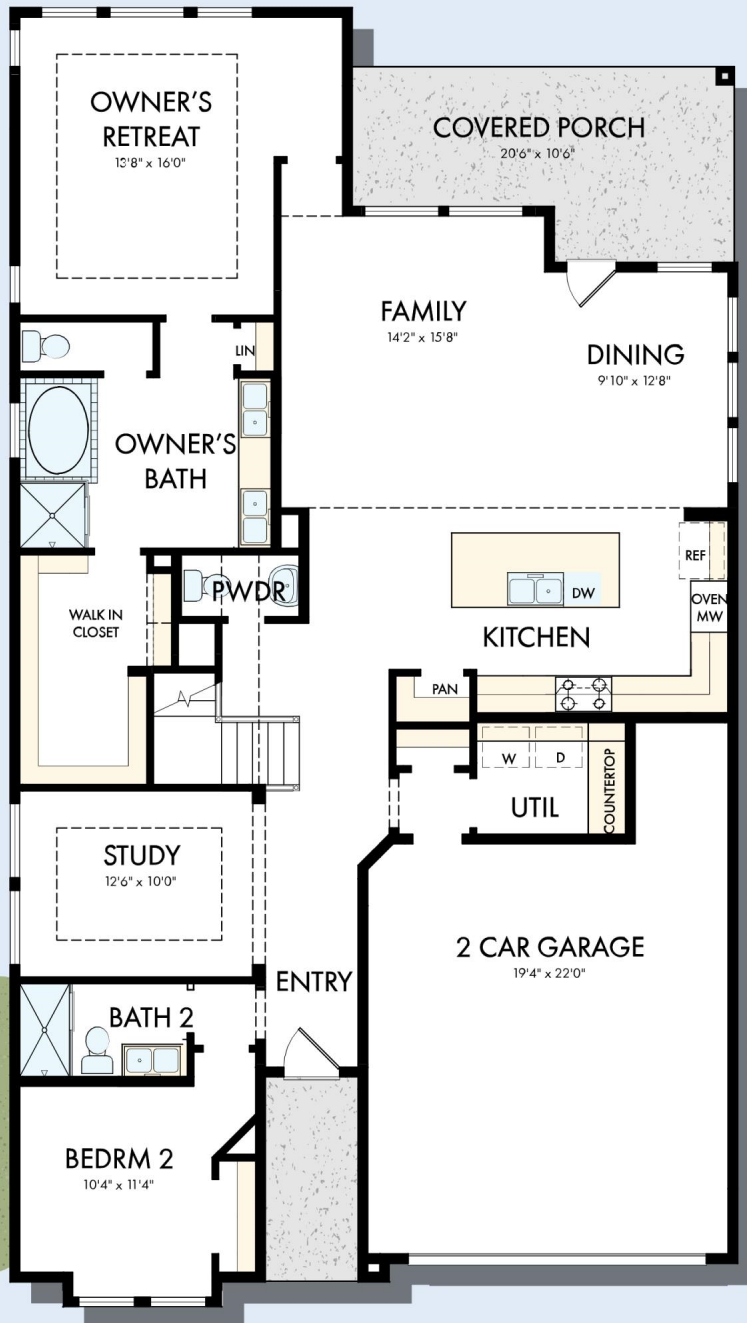

THE VIOLET

Exterior A

Exterior B

2,568 - 2,818 sq. ft.

4 - 5 Bedrooms

3 - 4 Full Baths

1 Half Bath

2 Car Garage

**David Weekley
Homes**

THE VIOLET

2,568 - 2,818 sq. ft. • 4 - 5 Bedrooms • 3 - 4 Full Baths • 1 Half Bath • 2 Car Garage

FIRST FLOOR

OPTIONAL EXTENDED COVERED PORCH

OPTIONAL SUPER SHOWER AT OWNER'S BATH

OPTIONAL WALL FIREPLACE AT FAMILY