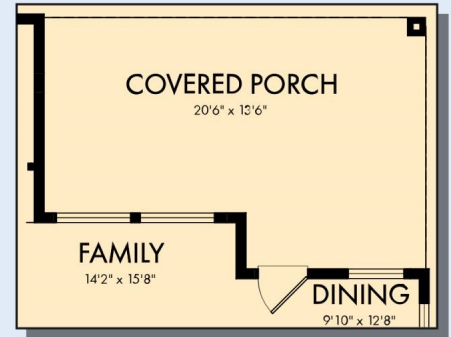

THE VIOLET

Exterior A

Exterior B

2,568 - 2,818 sq. ft.

4 - 5 Bedrooms

3 - 4 Full Baths

1 Half Bath

2 Car Garage

**David Weekley
Homes**

THE VIOLET

2,568 - 2,818 sq. ft. • 4 - 5 Bedrooms • 3 - 4 Full Baths • 1 Half Bath • 2 Car Garage

FIRST FLOOR

OPTIONAL EXTENDED COVERED PORCH

OPTIONAL SUPER SHOWER AT OWNER'S BATH

OPTIONAL WALL FIREPLACE AT FAMILY