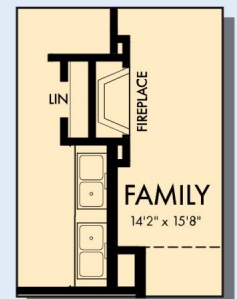

**David Weekley
Homes**

THE VIOLET

2,568 - 2,818 sq. ft. • 4 - 5 Bedrooms • 3 - 4 Full Baths • 1 Half Bath • 2 Car Garage

FIRST FLOOR

OPTIONAL EXTENDED COVERED PORCH

OPTIONAL SUPER SHOWER AT OWNER'S BATH

OPTIONAL WALL FIREPLACE AT FAMILY