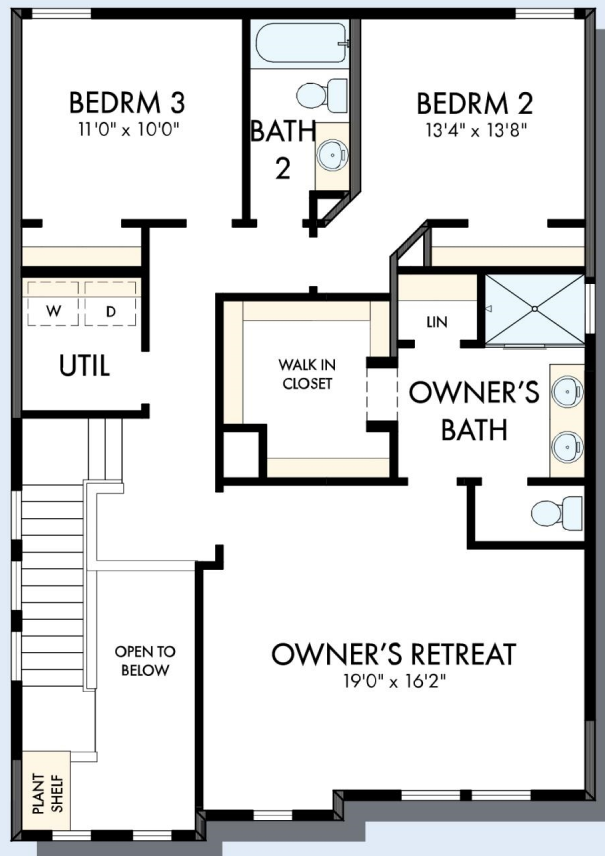

THE GREENLEE

sq. ft. • Bedrooms • Full Baths • Half Baths • Car Garage

THE GREENLEE

OPTIONAL SUPER SHOWER
AT OWNER'S BATH

OPTIONAL FREE STANDING
TUB WITH SEPARATE SHOWER
AT OWNER'S BATH

SECOND FLOOR

For additional options, please visit DavidWeekleyHomes.com