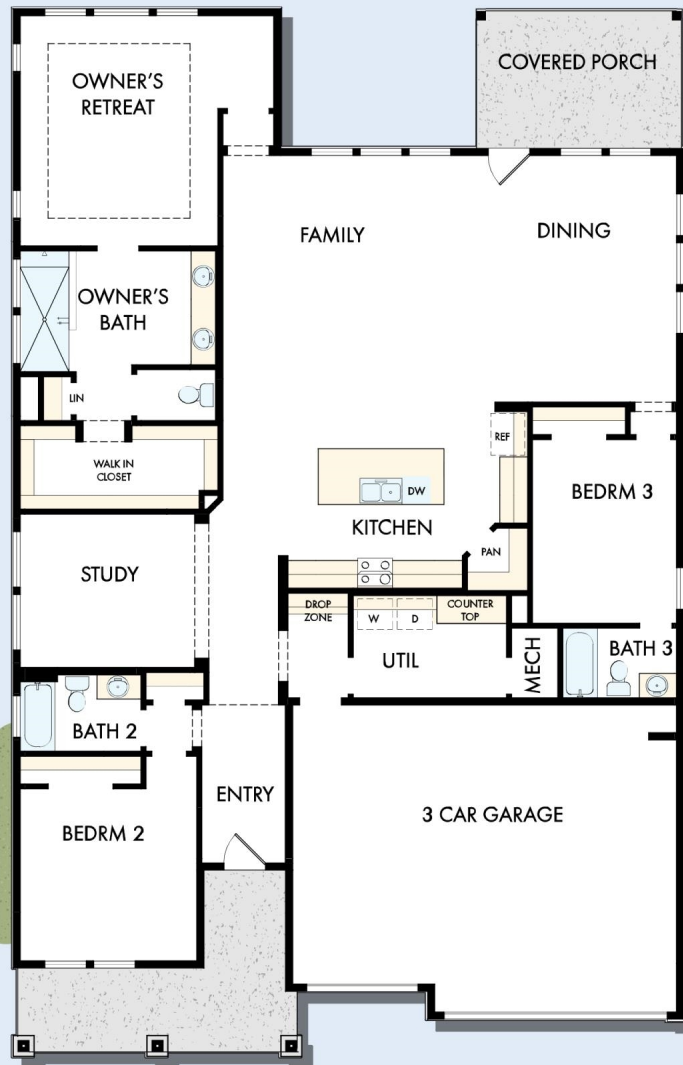

THE TAFT

Exterior A

2,436 sq. ft.

3 - 4 Bedrooms

3 Full Baths

3 Car Garage

Exterior B

Exterior C

Encore
by David Weekley Homes

THE TAFT

2,436 sq. ft. • 3 - 4 Bedrooms • 3 Full Baths • 3 Car Garage

W070 in 4692 ATL

For additional options, please visit DavidWeekleyHomes.com

4/22/2026

See a David Weekley Homes Sales Consultant for details. Prices, plans, dimensions, features, specifications, materials, and availability of homes or communities are subject to change without notice or obligation. Illustrations are artist's depictions only and may differ from completed improvements. Copyright © 2026 David Weekley Homes - All Rights Reserved. Atlanta, GA