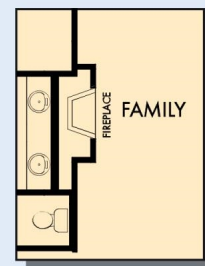

THE TAFT

Exterior A

2,436 sq. ft.

3 - 4 Bedrooms

3 Full Baths

3 Car Garage

Exterior B

Exterior C

Encore
by David Weekley Homes

THE TAFT

2,436 sq. ft. • 3 - 4 Bedrooms • 3 Full Baths • 3 Car Garage

W070 in 4692 ATL

For additional options, please visit DavidWeekleyHomes.com

4/22/2026

See a David Weekley Homes Sales Consultant for details. Prices, plans, dimensions, features, specifications, materials, and availability of homes or communities are subject to change without notice or obligation. Illustrations are artist's depictions only and may differ from completed improvements. Copyright © 2026 David Weekley Homes - All Rights Reserved. Atlanta, GA