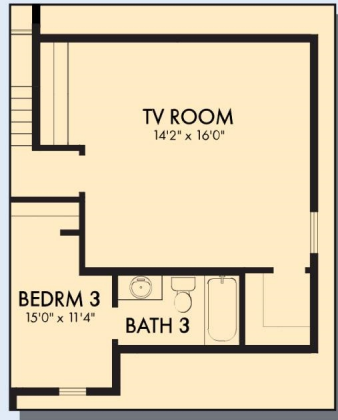

THE DEREK

OPTIONAL TV ROOM