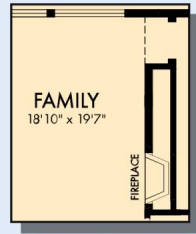

# THE DEREK

Exterior A

Exterior B

3,663 - 4,037 sq. ft.

4 Bedrooms

4 Full Baths

1 Half Bath

2 Car Garage

# THE DEREK

3,663 - 4,037 sq. ft. • 4 Bedrooms • 4 Full Baths • 1 Half Bath • 2 Car Garage