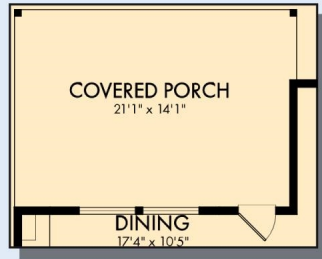

# THE DEREK

3,663 - 4,037 sq. ft. • 4 Bedrooms • 4 Full Baths • 1 Half Bath • 2 Car Garage