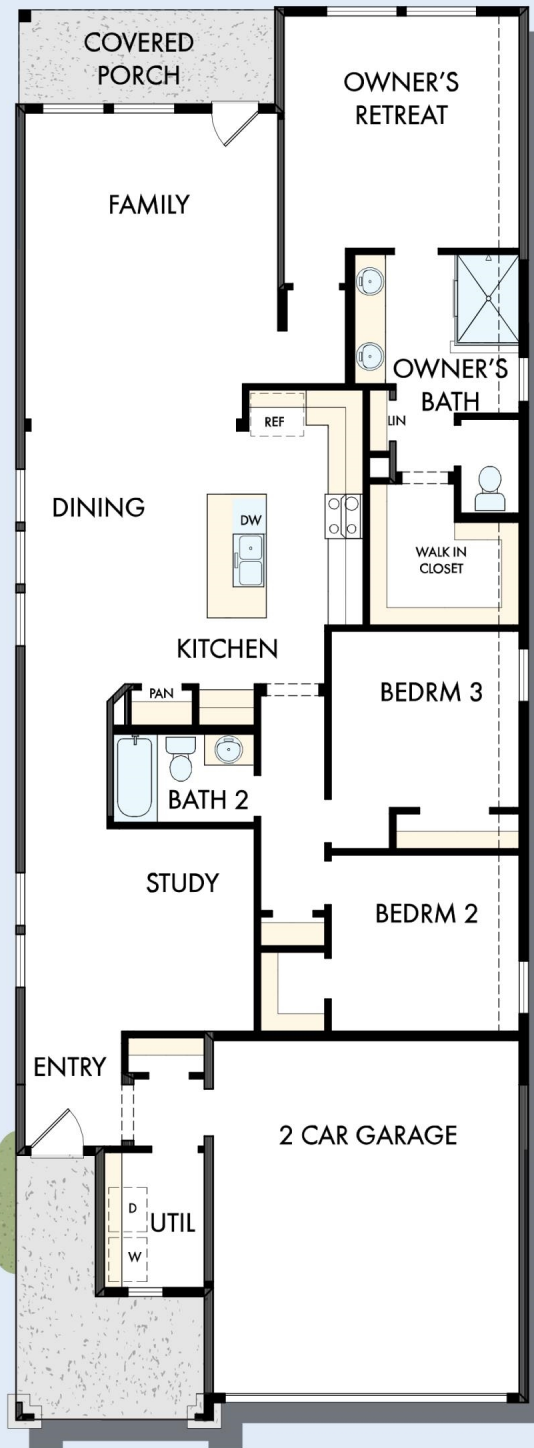

THE GRAPEVINE

sq. ft.

Bedrooms

Full Baths

Half Baths

Car Garage

**David Weekley
Homes**

Rich C.

THE GRAPEVINE

sq. ft. • Bedrooms • Full Baths • Half Baths • Car Garage

OPTIONAL SUPER SHOWER AT OWNER'S BATH

OPTIONAL SLIP-IN TUB WITH SEPARATE SHOWER AT OWNER'S BATH

T263 in HOU

For additional options, please visit DavidWeekleyHomes.com