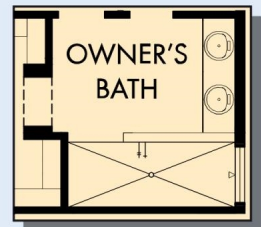

THE MANSFIELD

Exterior A

2,891 - 2,909 sq. ft.

4 Bedrooms

3 Full Baths

1 Half Bath

3 Car Garage

Exterior C

Exterior E

David Weekley
Homes

THE MANSFIELD

2,891 - 2,909 sq. ft. • 4 Bedrooms • 3 Full Baths • 1 Half Bath • 3 Car Garage

THE MANSFIELD

For additional options, please visit DavidWeekleyHomes.com

See a David Weekley Homes Sales Consultant for details.
Prices, plans, dimensions, features, specifications, materials,
and availability of homes or communities are subject to
change without notice or obligation. Illustrations are artist's
depictions only and may differ from completed improvements.
Copyright © 2026 David Weekley Homes - All Rights Reserved.
Houston, TX