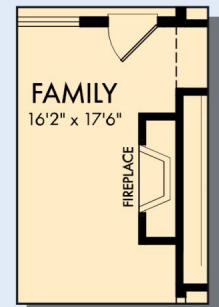

THE MANSFIELD

Exterior A

2,891 - 2,909 sq. ft.

4 Bedrooms

3 Full Baths

1 Half Bath

3 Car Garage

Exterior C

Exterior E

David Weekley
Homes

THE MANSFIELD

2,891 - 2,909 sq. ft. • 4 Bedrooms • 3 Full Baths • 1 Half Bath • 3 Car Garage

THE MANSFIELD

For additional options, please visit DavidWeekleyHomes.com

See a David Weekley Homes Sales Consultant for details.
Prices, plans, dimensions, features, specifications, materials,
and availability of homes or communities are subject to
change without notice or obligation. Illustrations are artist's
depictions only and may differ from completed improvements.
Copyright © 2026 David Weekley Homes - All Rights Reserved.
Houston, TX