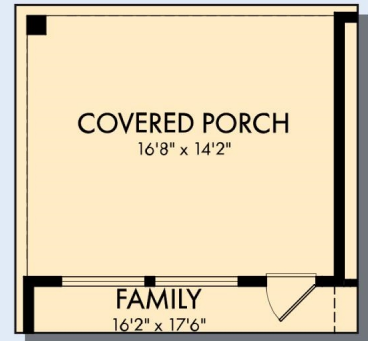

THE MANSFIELD

Exterior A

2,891 - 2,909 sq. ft.

4 Bedrooms

3 Full Baths

1 Half Bath

3 Car Garage

Exterior C

Exterior E

David Weekley
Homes

THE MANSFIELD

2,891 - 2,909 sq. ft. • 4 Bedrooms • 3 Full Baths • 1 Half Bath • 3 Car Garage

THE MANSFIELD

For additional options, please visit DavidWeekleyHomes.com

See a David Weekley Homes Sales Consultant for details.
Prices, plans, dimensions, features, specifications, materials,
and availability of homes or communities are subject to
change without notice or obligation. Illustrations are artist's
depictions only and may differ from completed improvements.
Copyright © 2026 David Weekley Homes - All Rights Reserved.
Houston, TX