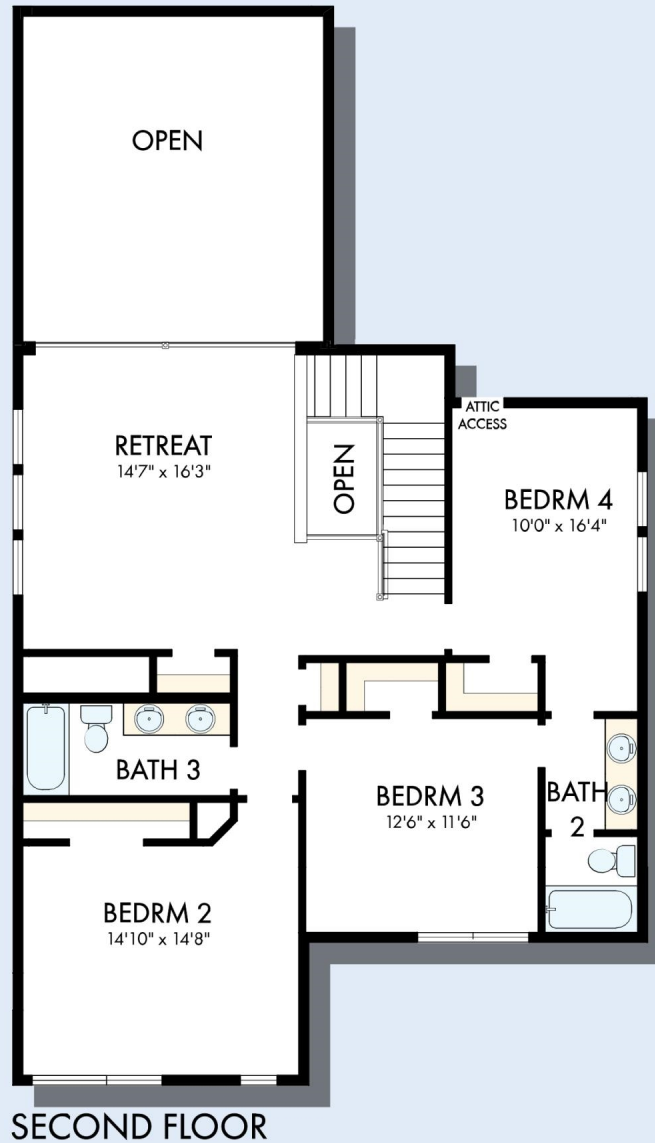

THE MANSFIELD

Exterior A

2,891 - 2,909 sq. ft.

4 Bedrooms

3 Full Baths

1 Half Bath

3 Car Garage

Exterior C

Exterior E

David Weekley
Homes

THE MANSFIELD

2,891 - 2,909 sq. ft. • 4 Bedrooms • 3 Full Baths • 1 Half Bath • 3 Car Garage

THE MANSFIELD

For additional options, please visit DavidWeekleyHomes.com

See a David Weekley Homes Sales Consultant for details.
Prices, plans, dimensions, features, specifications, materials,
and availability of homes or communities are subject to
change without notice or obligation. Illustrations are artist's
depictions only and may differ from completed improvements.
Copyright © 2026 David Weekley Homes - All Rights Reserved.
Houston, TX