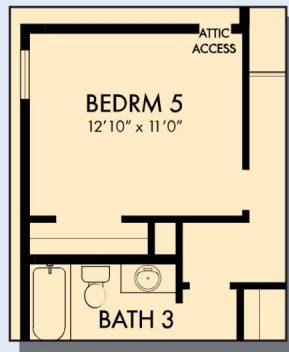

David Weekley
Homes

THE NACOGDOCHES

3,328 - 3,548 sq. ft. • 4 - 5 Bedrooms • 4 Full Baths • 3 Car Garage

FIRST FLOOR

THE NACOGDOCHES

OPTIONAL BEDROOM 5
AT RETREAT

OPTIONAL TV ROOM

SECOND FLOOR