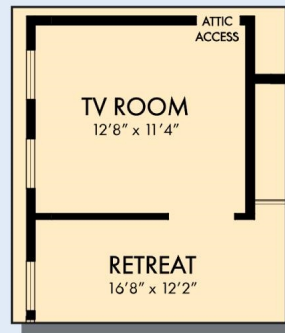

David Weekley
Homes

THE NACOGDOCHES

3,328 - 3,548 sq. ft. • 4 - 5 Bedrooms • 4 Full Baths • 3 Car Garage

FIRST FLOOR

THE NACOGDOCHES

OPTIONAL BEDROOM 5
AT RETREAT

OPTIONAL TV ROOM

SECOND FLOOR