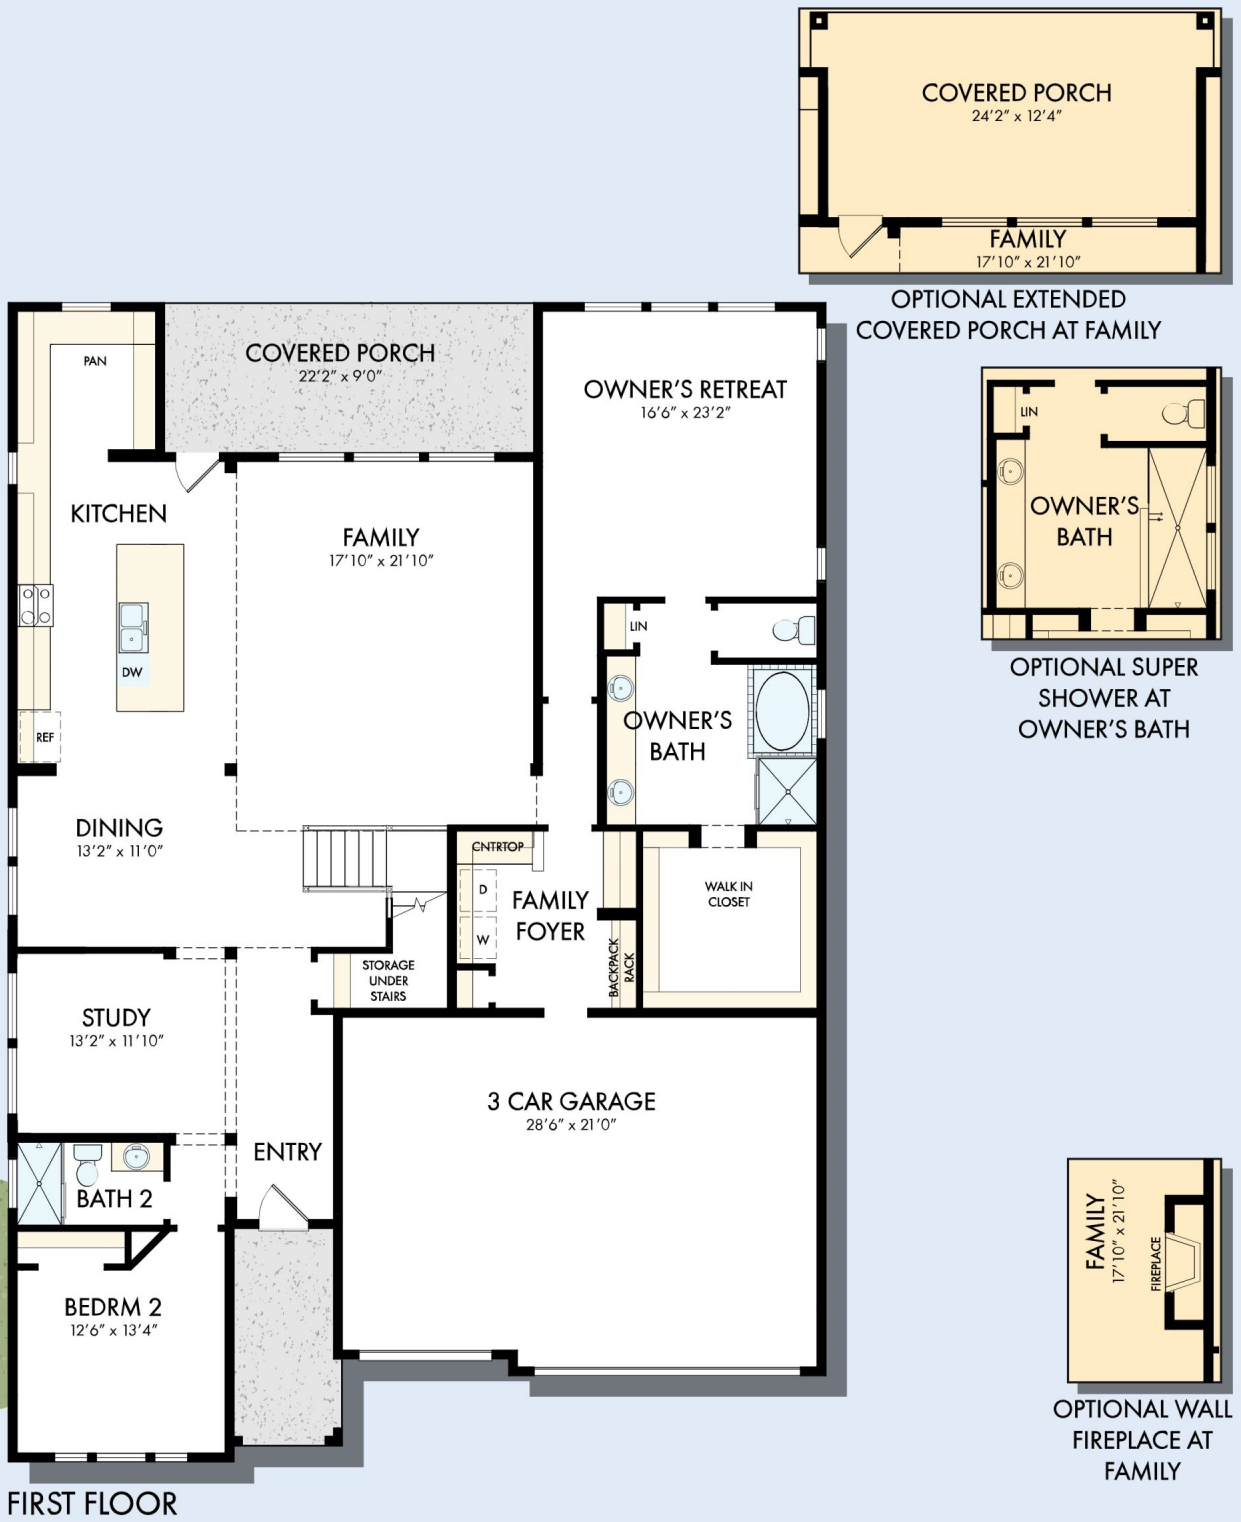

THE NACOGDOCHES

Exterior B

3,328 - 3,548 sq. ft.

4 - 5 Bedrooms

4 Full Baths

3 Car Garage

Exterior C

Chelsea

David Weekley
Homes

THE NACOGDOCHES

3,328 - 3,548 sq. ft. • 4 - 5 Bedrooms • 4 Full Baths • 3 Car Garage

FIRST FLOOR

THE NACOGDOCHES

OPTIONAL BEDROOM 5
AT RETREAT

OPTIONAL TV ROOM

SECOND FLOOR