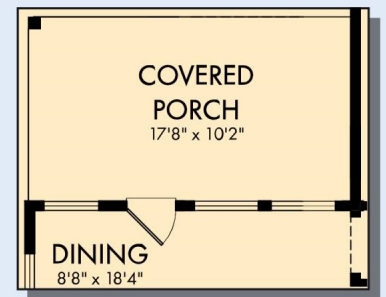

# THE PINE

sq. ft. • Bedrooms • Full Baths • Half Baths • Car Garage

OPTIONAL SUPER SHOWER AT OWNER'S BATH

OPTIONAL SLIDE IN TUB WITH SEPARATE SHOWER AT OWNER'S BATH

OPTIONAL COVERED PORCH AT DINING

T226 in HOU