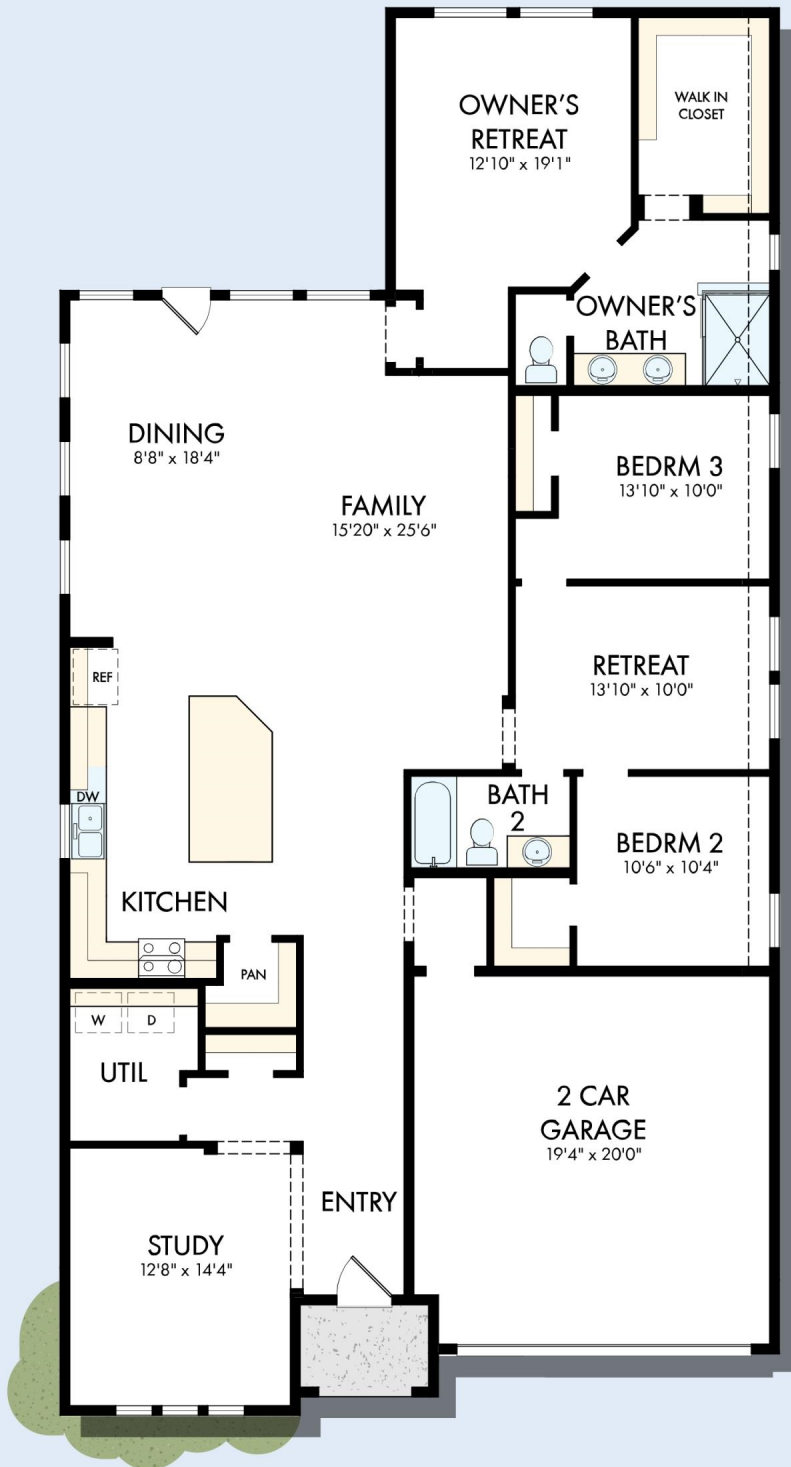

# THE PINE

sq. ft.

---

Bedrooms

---

Full Baths

---

Half Baths

## Lauren L.

# THE PINE

sq. ft. • Bedrooms • Full Baths • Half Baths • Car Garage

OPTIONAL SUPER SHOWER AT OWNER'S BATH

OPTIONAL SLIDE IN TUB WITH SEPARATE SHOWER AT OWNER'S BATH

OPTIONAL COVERED PORCH AT DINING

T226 in HOU