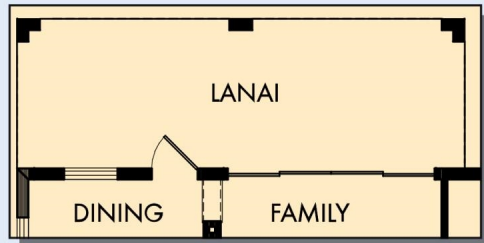

THE BURGERT

sq. ft. • Bedrooms • Full Baths • Half Baths • Car Garage

OPTIONAL EXTENDED LANAI WITH SLIDING GLASS DOOR AT DINING AND FAMILY

OPTIONAL 3 CAR GARAGE

FIRST FLOOR

OPTIONAL SLIDE-IN TUB WITH SEPARATE SHOWER AT OWNER'S BATH