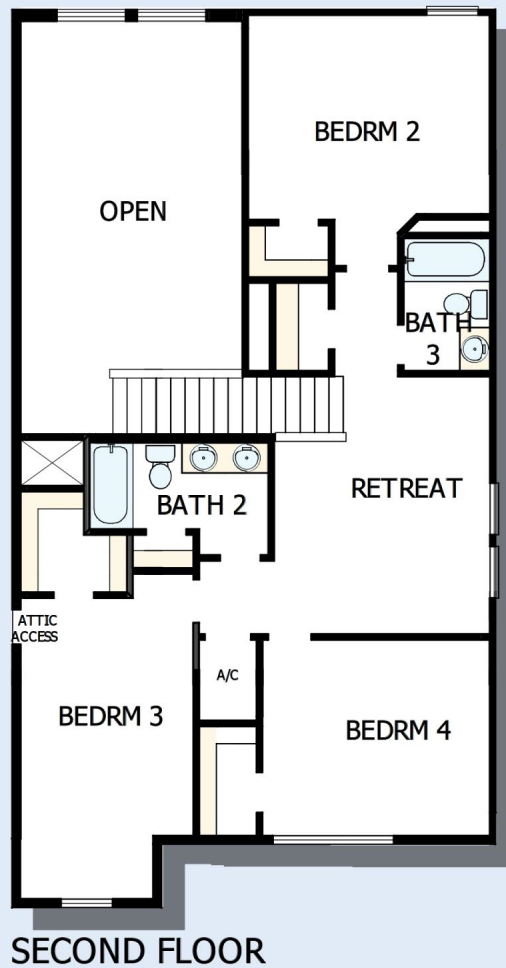

OPTIONAL SLIDE-IN TUB WITH SEPARATE SHOWER AT OWNER'S BATH

THE BURGERT

For additional options, please visit DavidWeekleyHomes.com

See a David Weekley Homes Sales Consultant for details. Prices, plans, dimensions, features, specifications, materials, and availability of homes or communities are subject to change without notice or obligation. Illustrations are artist's depictions only and may differ from completed improvements. Copyright © 2026 David Weekley Homes - All Rights Reserved. Tampa, FL

DavidWeekleyHomes.com