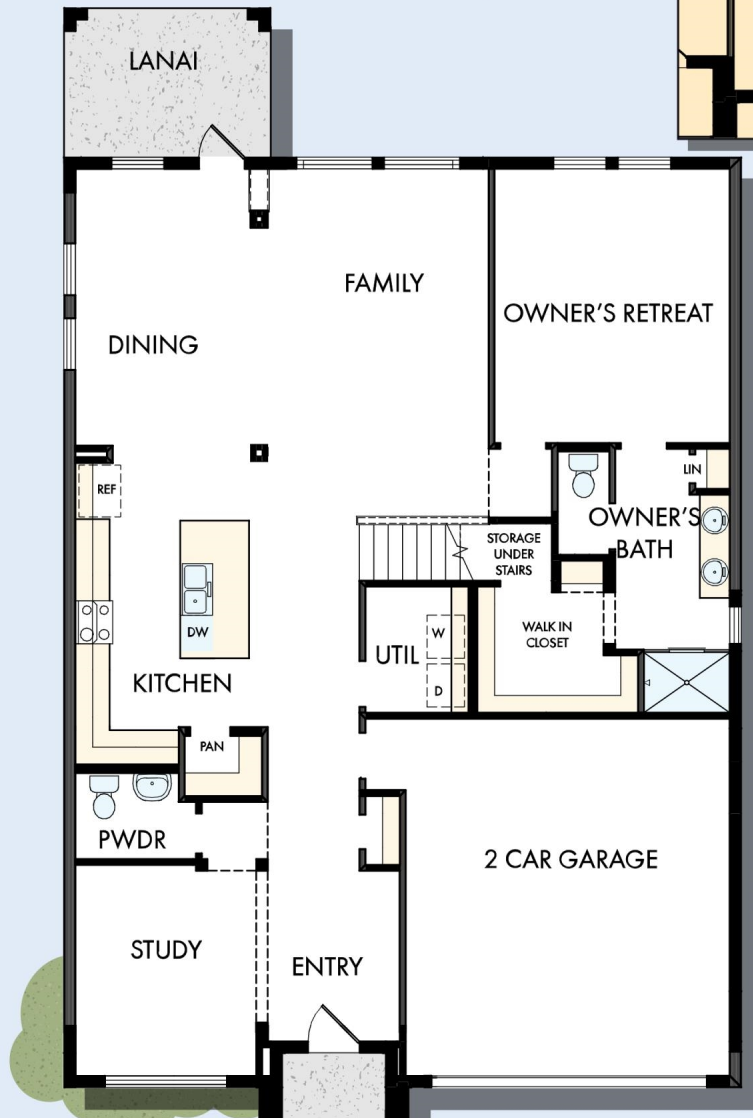

THE BURGERT

sq. ft. • Bedrooms • Full Baths • Half Baths • Car Garage

OPTIONAL EXTENDED LANAI WITH SLIDING GLASS DOOR AT DINING AND FAMILY

OPTIONAL 3 CAR GARAGE

FIRST FLOOR

OPTIONAL SLIDE-IN TUB WITH SEPARATE SHOWER AT OWNER'S BATH