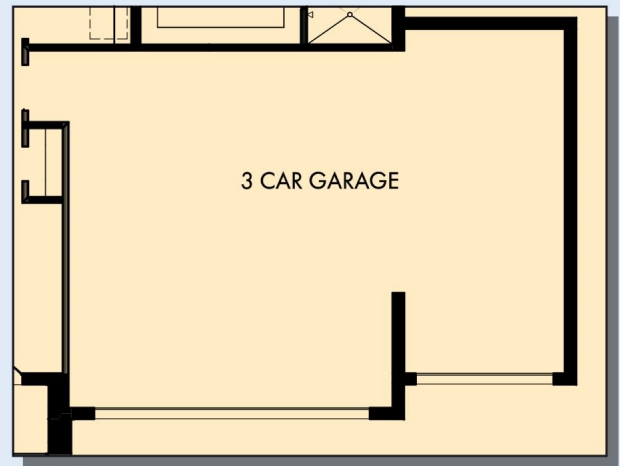

THE BURGERT

sq. ft. • Bedrooms • Full Baths • Half Baths • Car Garage

OPTIONAL EXTENDED LANAI WITH SLIDING GLASS DOOR AT DINING AND FAMILY

OPTIONAL 3 CAR GARAGE

FIRST FLOOR

OPTIONAL SLIDE-IN TUB WITH SEPARATE SHOWER AT OWNER'S BATH