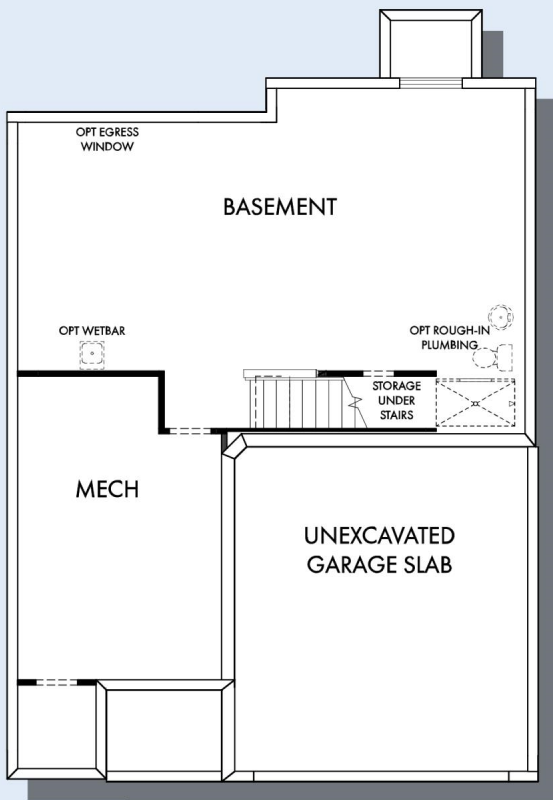

# THE GREGORIAN

OPTIONAL DAYLIGHT BASEMENT

OPTIONAL WALKOUT BASEMENT

OPTIONAL WET BAR AT GAME ROOM

BASEMENT

OPTIONAL GAME ROOM WITH BEDROOM 5 AND BATH 3 AT BASEMENT

For additional options, please visit [DavidWeekleyHomes.com](http://DavidWeekleyHomes.com)