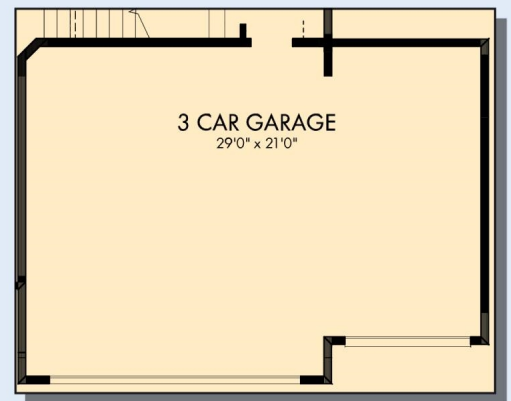

# THE GREGORIAN

2,413 - 3,127 sq. ft. • 3 - 5 Bedrooms • 2 - 3 Full Baths • 1 Half Bath • 2 - 3 Car Garage

OPTIONAL WALL  
FIREPLACE  
AT FAMILY

FIRST FLOOR

OPTIONAL 3 CAR GARAGE