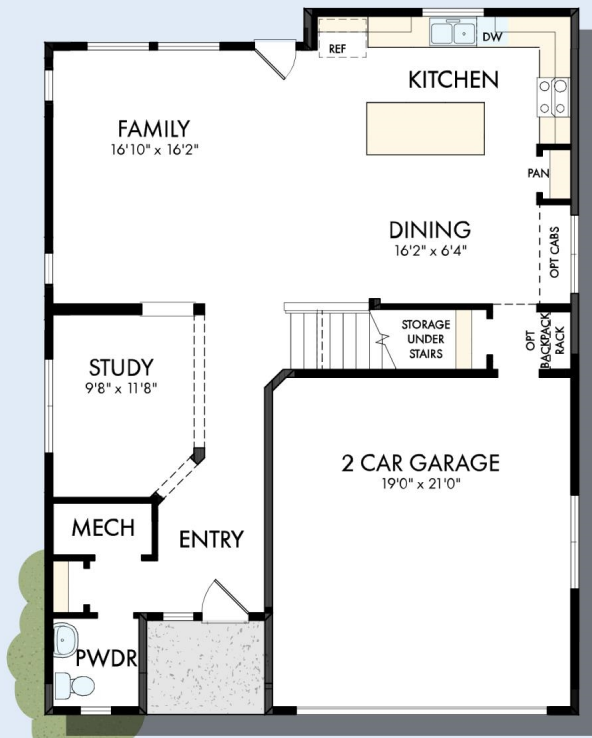

# THE GREGORIAN

Exterior A

Exterior B

2,413 - 3,127 sq. ft.

3 - 5 Bedrooms

2 - 3 Full Baths

1 Half Bath

2 - 3 Car Garage

# THE GREGORIAN

2,413 - 3,127 sq. ft. • 3 - 5 Bedrooms • 2 - 3 Full Baths • 1 Half Bath • 2 - 3 Car Garage

OPTIONAL WALL  
FIREPLACE  
AT FAMILY

FIRST FLOOR

OPTIONAL 3 CAR GARAGE