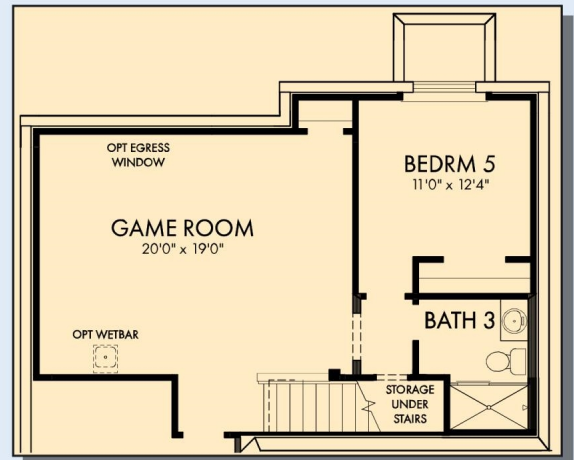

# THE GREGORIAN

OPTIONAL SUPER SHOWER  
AT OWNER'S BATH

OPTIONAL SLIDE-IN TUB  
WITH SEPARATE SHOWER  
AT OWNER'S BATH

OPTIONAL BEDROOM 4  
AT RETREAT

SECOND FLOOR

For additional options, please visit [DavidWeekleyHomes.com](http://DavidWeekleyHomes.com)

# THE GREGORIAN

OPTIONAL DAYLIGHT BASEMENT

OPTIONAL WALKOUT BASEMENT

OPTIONAL WET BAR AT GAME ROOM

BASEMENT

OPTIONAL GAME ROOM WITH BEDROOM 5 AND BATH 3 AT BASEMENT

For additional options, please visit [DavidWeekleyHomes.com](http://DavidWeekleyHomes.com)