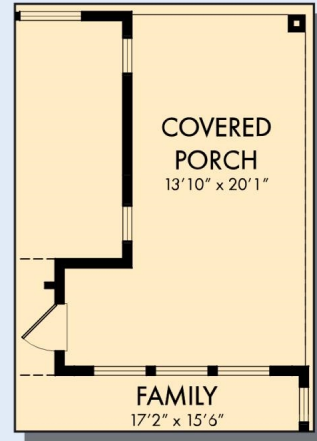

THE CONROE

sq. ft. • Bedrooms • Full Baths • Half Baths • Car Garage

OPTIONAL EXTENDED COVERED PORCH

OPTIONAL SUPER SHOWER AT OWNER'S BATH

OPTIONAL WALL FIREPLACE AT FAMILY

T104 in AUS

For additional options, please visit DavidWeekleyHomes.com