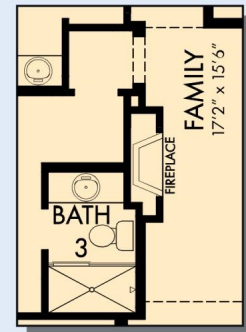

THE CONROE

sq. ft. • Bedrooms • Full Baths • Half Baths • Car Garage

OPTIONAL EXTENDED COVERED PORCH

OPTIONAL SUPER SHOWER AT OWNER'S BATH

OPTIONAL WALL FIREPLACE AT FAMILY

T104 in AUS

For additional options, please visit DavidWeekleyHomes.com