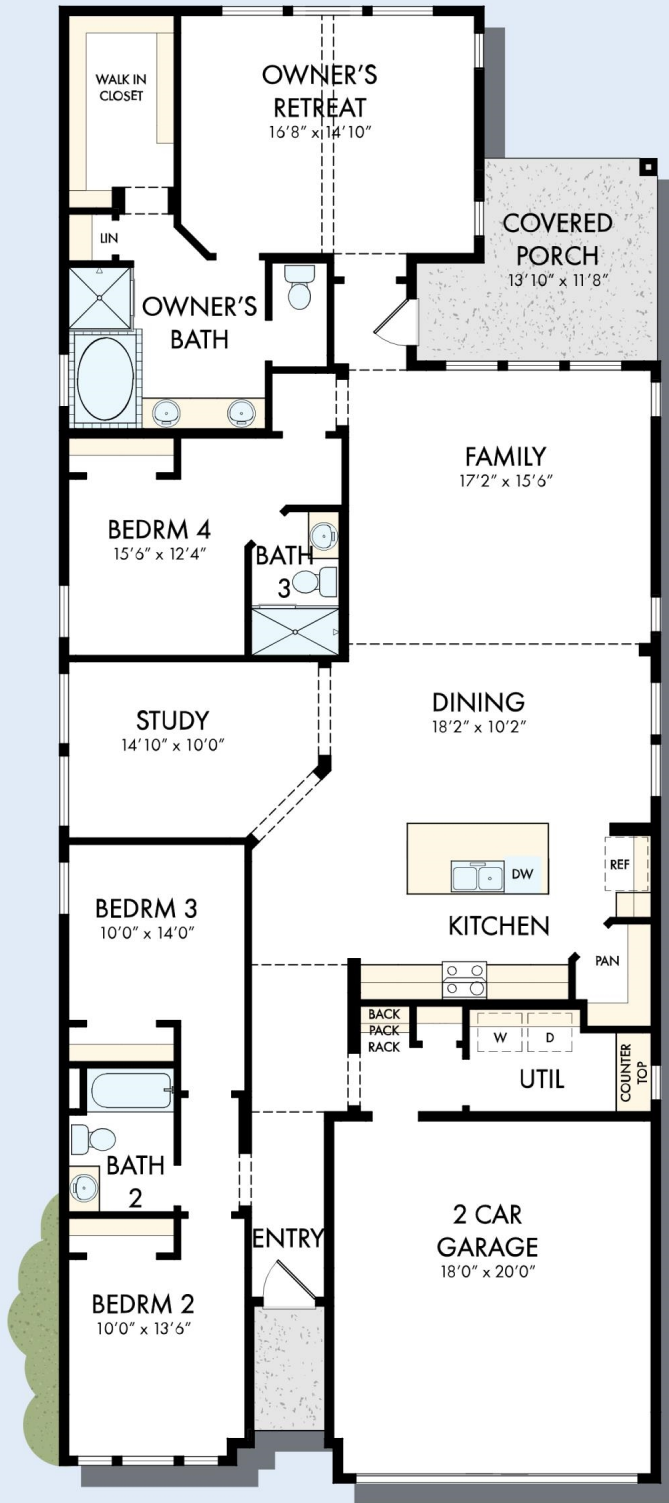

THE CONROE

sq. ft.

Bedrooms

Full Baths

Half Baths

Car Garage

David Weekley
Homes

Rich C.

THE CONROE

sq. ft. • Bedrooms • Full Baths • Half Baths • Car Garage

OPTIONAL EXTENDED COVERED PORCH

OPTIONAL SUPER SHOWER AT OWNER'S BATH

OPTIONAL WALL FIREPLACE AT FAMILY

T104 in AUS

For additional options, please visit DavidWeekleyHomes.com