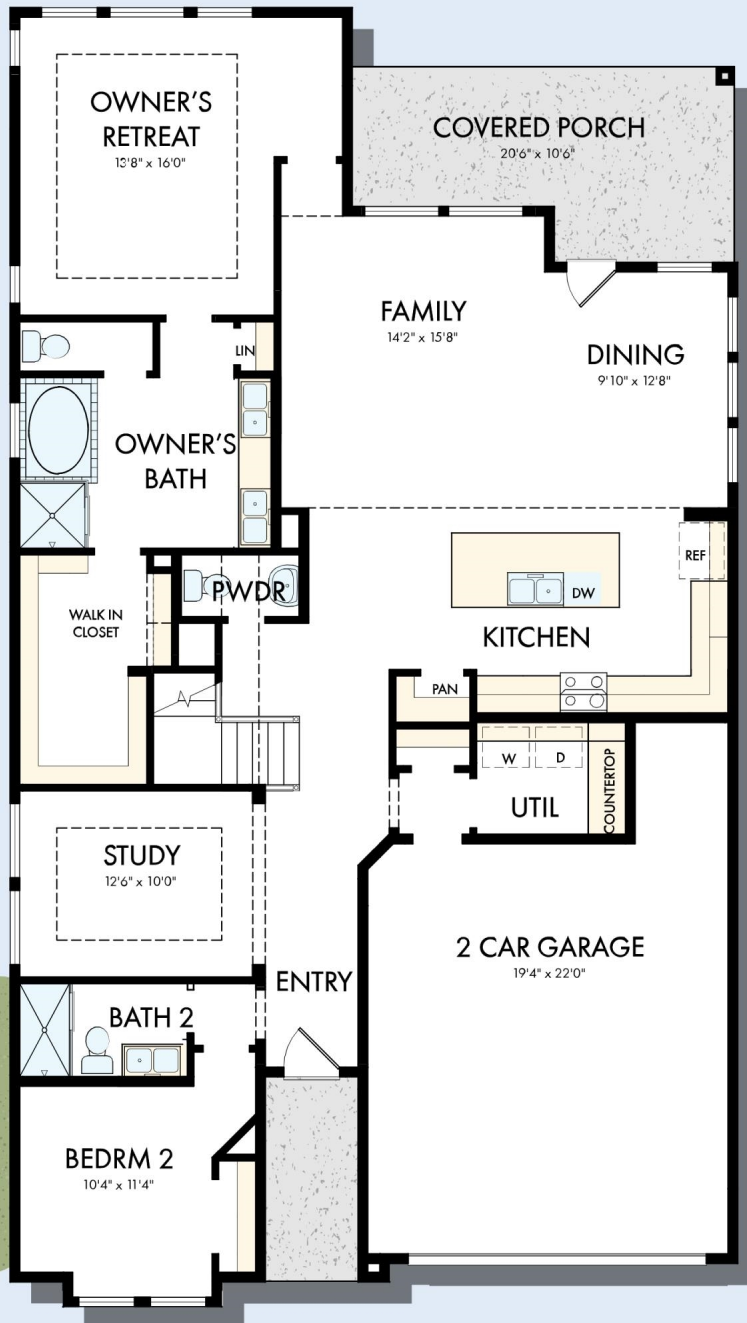

THE VIOLET

Exterior E

2,486 - 3,003 sq. ft.

4 - 5 Bedrooms

3 - 4 Full Baths

1 Half Bath

2 Car Garage

Exterior F

Exterior G

David Weekley
Homes

THE VIOLET

2,486 - 3,003 sq. ft. • 4 - 5 Bedrooms • 3 - 4 Full Baths • 1 Half Bath • 2 Car Garage

FIRST FLOOR

OPTIONAL EXTENDED COVERED PORCH

OPTIONAL SUPER SHOWER AT OWNER'S BATH

OPTIONAL WALL FIREPLACE AT FAMILY