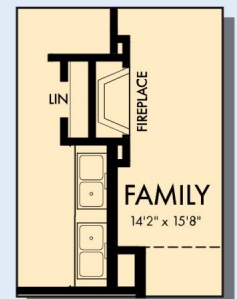

Exterior G

David Weekley
Homes

THE VIOLET

2,486 - 3,003 sq. ft. • 4 - 5 Bedrooms • 3 - 4 Full Baths • 1 Half Bath • 2 Car Garage

FIRST FLOOR

OPTIONAL EXTENDED COVERED PORCH

OPTIONAL SUPER SHOWER AT OWNER'S BATH