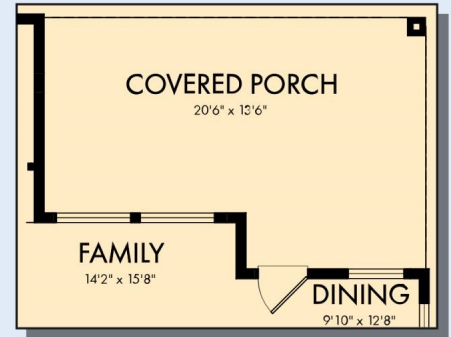

Exterior G

David Weekley
Homes

THE VIOLET

2,486 - 3,003 sq. ft. • 4 - 5 Bedrooms • 3 - 4 Full Baths • 1 Half Bath • 2 Car Garage

FIRST FLOOR

OPTIONAL EXTENDED COVERED PORCH

OPTIONAL SUPER SHOWER AT OWNER'S BATH

OPTIONAL WALL FIREPLACE AT FAMILY