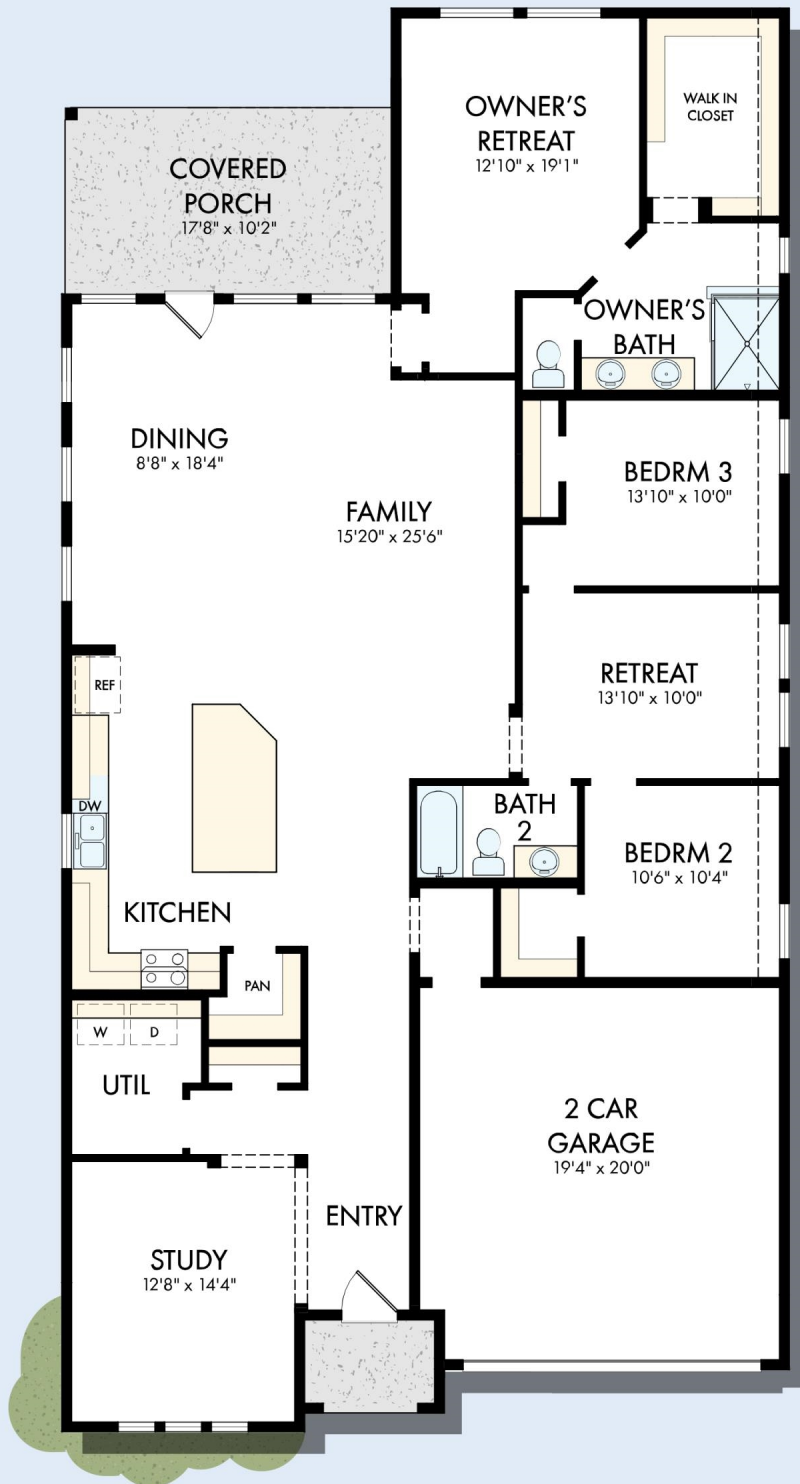

# THE PINE

Exterior B

2,229 - 2,245 sq. ft.

3 Bedrooms

2 Full Baths

2 Car Garage

Exterior C

Exterior F

# THE PINE

2,229 - 2,245 sq. ft. • 3 Bedrooms • 2 Full Baths • 2 Car Garage

OPTIONAL SUPER SHOWER AT OWNER'S BATH

OPTIONAL SLIDE IN TUB WITH SEPARATE SHOWER AT OWNER'S BATH

T226 in 7026 HOU

For additional options, please visit [DavidWeekleyHomes.com](http://DavidWeekleyHomes.com)