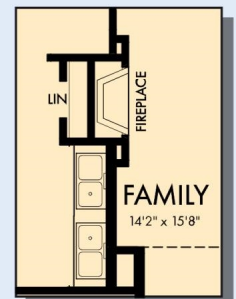

# THE VIOLET

2,568 - 2,826 sq. ft. • 4 - 5 Bedrooms • 3 - 4 Full Baths • 1 Half Bath • 2 Car Garage

FIRST FLOOR

OPTIONAL EXTENDED COVERED PORCH

OPTIONAL SUPER SHOWER AT OWNER'S BATH

OPTIONAL WALL FIREPLACE AT FAMILY