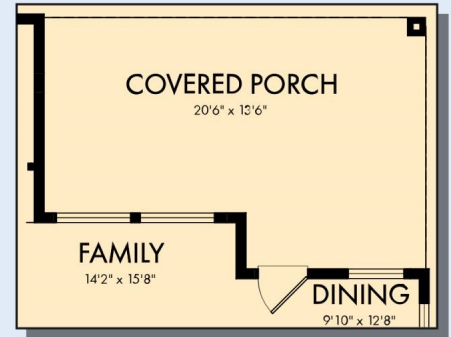

# THE VIOLET

2,568 - 2,826 sq. ft. • 4 - 5 Bedrooms • 3 - 4 Full Baths • 1 Half Bath • 2 Car Garage

FIRST FLOOR

OPTIONAL EXTENDED COVERED PORCH

OPTIONAL SUPER SHOWER AT OWNER'S BATH

OPTIONAL WALL FIREPLACE AT FAMILY