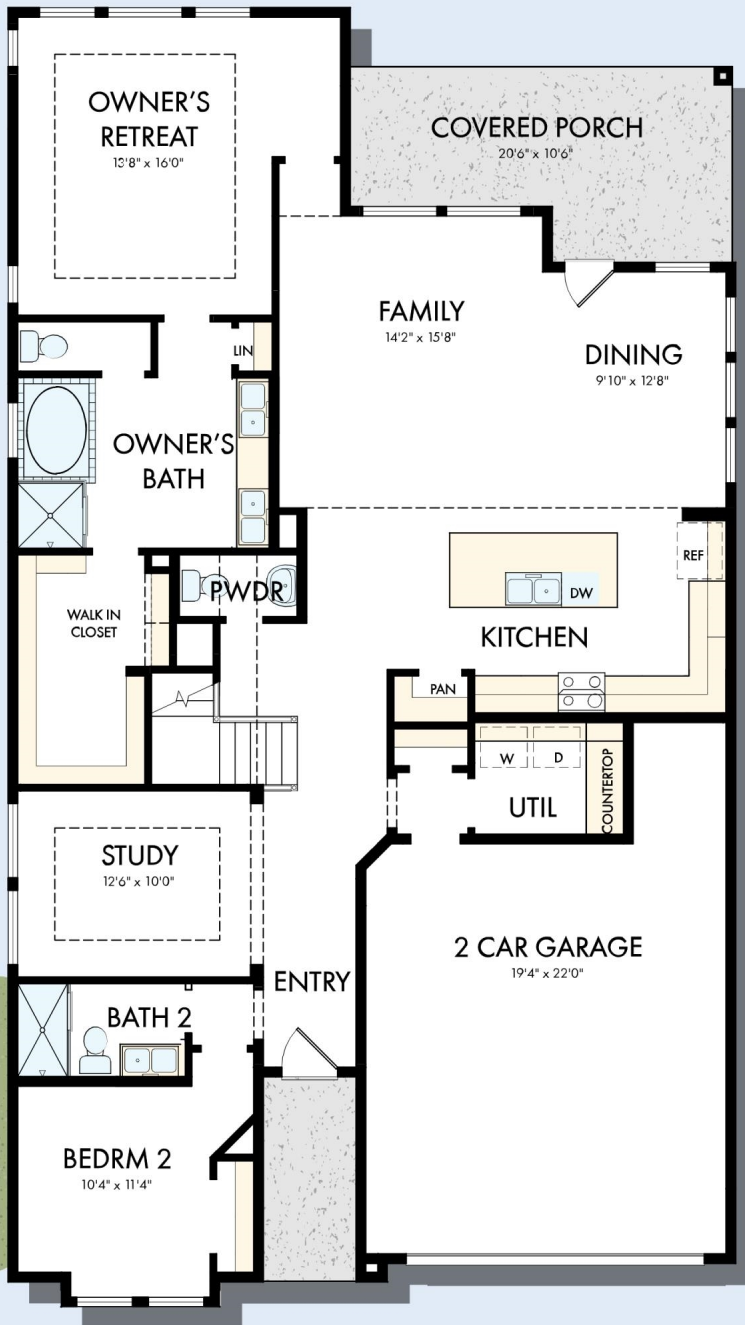

# THE VIOLET

Exterior B

2,568 - 2,826 sq. ft.

4 - 5 Bedrooms

3 - 4 Full Baths

1 Half Bath

2 Car Garage

Exterior C

# THE VIOLET

2,568 - 2,826 sq. ft. • 4 - 5 Bedrooms • 3 - 4 Full Baths • 1 Half Bath • 2 Car Garage

FIRST FLOOR

OPTIONAL EXTENDED COVERED PORCH

OPTIONAL SUPER SHOWER AT OWNER'S BATH

OPTIONAL WALL FIREPLACE AT FAMILY