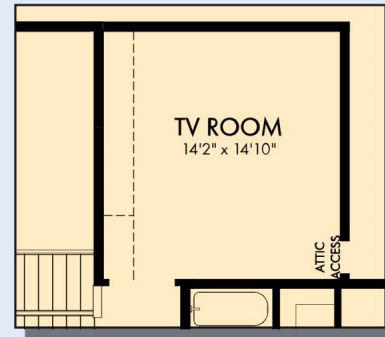

THE LAVENDER

Exterior A

2,940 - 3,198 sq. ft.

4 - 5 Bedrooms

3 Full Baths

3 Car Garage

Exterior B

Exterior C

David Weekley
Homes

THE LAVENDER

OPTIONAL BEDROOM 5
AT RETREAT

OPTIONAL TV ROOM

SECOND FLOOR

For additional options, please visit DavidWeekleyHomes.com

See a David Weekley Homes Sales Consultant for details.
Prices, plans, dimensions, features, specifications, materials,
and availability of homes or communities are subject to
change without notice or obligation. Illustrations are artist's
depictions only and may differ from completed improvements.
Copyright © 2026 David Weekley Homes - All Rights Reserved.
Dallas/Ft. Worth, TX