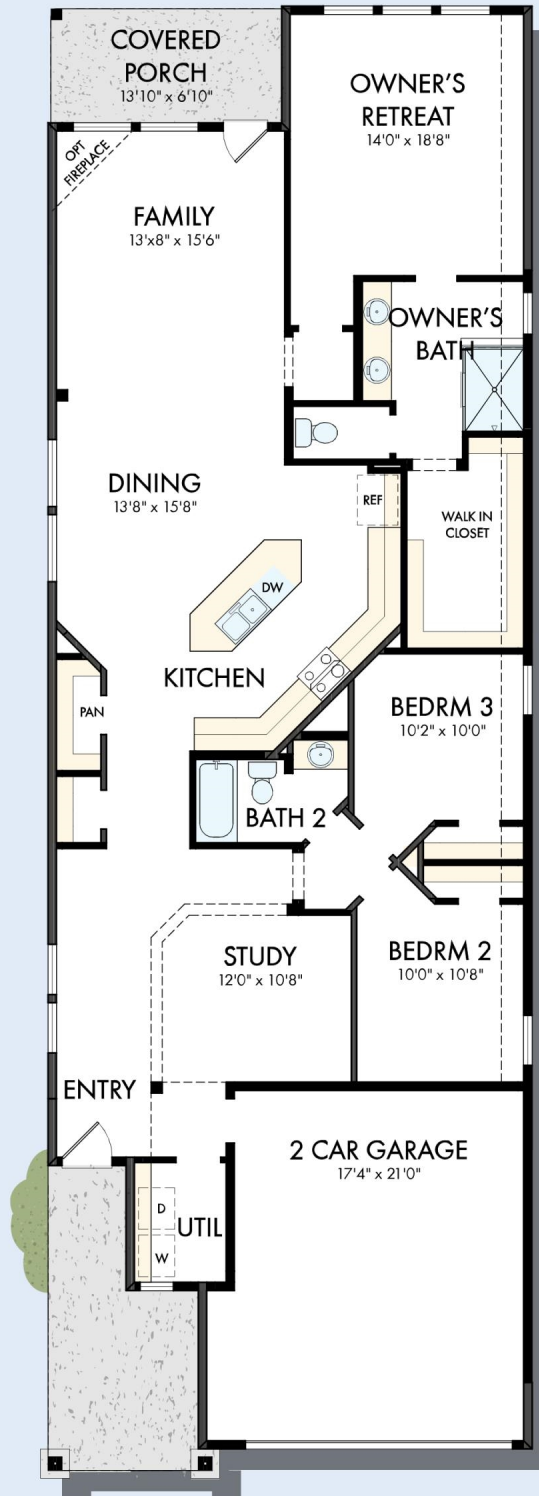

THE KATY

sq. ft.

Bedrooms

Full Baths

Half Baths

Car Garage

**David Weekley
Homes**

Meg S.

THE KATY

sq. ft. • Bedrooms • Full Baths • Half Baths • Car Garage

OPTIONAL SUPER SHOWER AT OWNER'S BATH

OPTIONAL SLIDE-IN TUB WITH SEPARATE SHOWER AT OWNER'S BATH

T266 in HOU

For additional options, please visit DavidWeekleyHomes.com