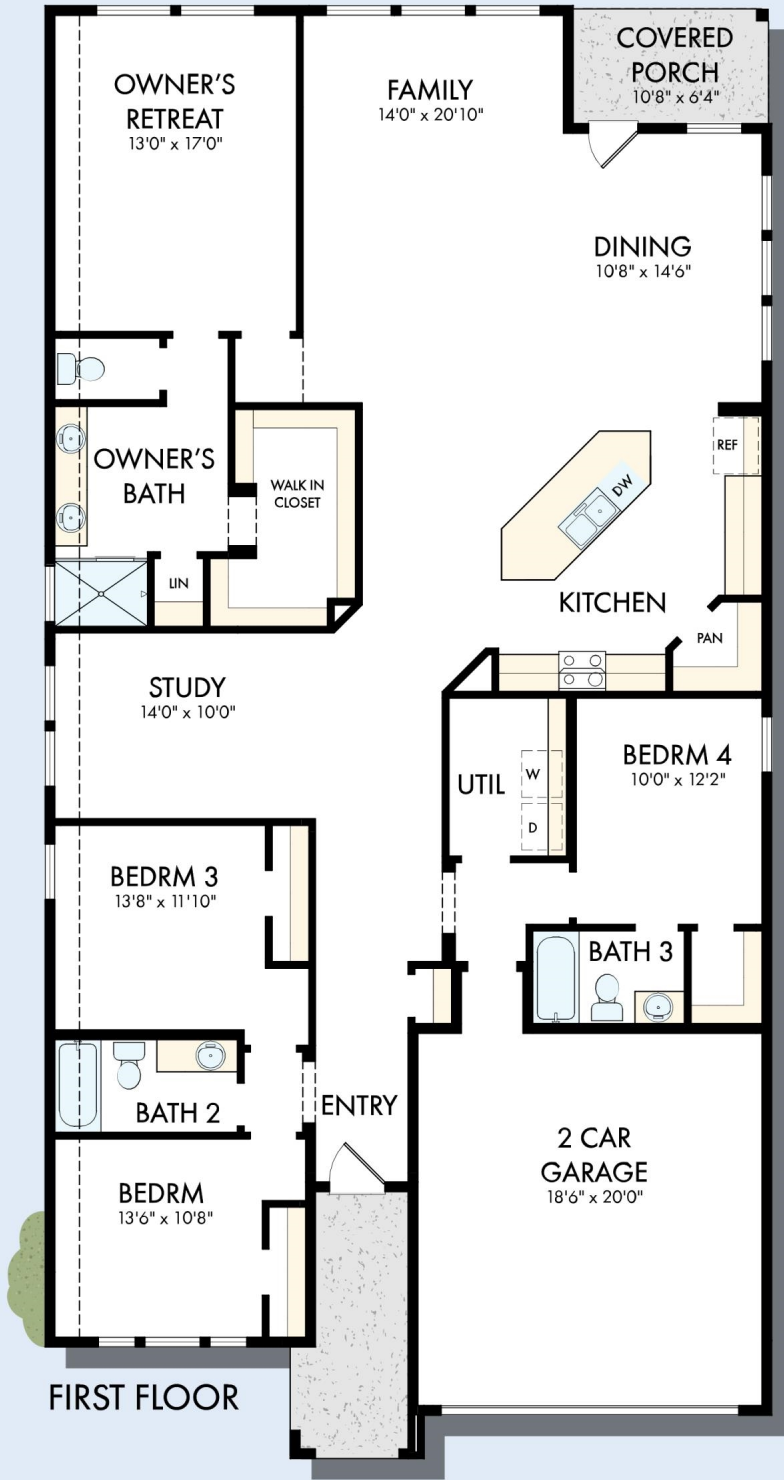

THE ASPEN

sq. ft.

Bedrooms

Full Baths

Half Baths

Car Garage

David Weekley
Homes

Shane

THE ASPEN

sq. ft. • Bedrooms • Full Baths • Half Baths • Car Garage

OPTIONAL SLIDE IN TUB WITH SEPARATE SHOWER AT OWNER'S BATH

OPTIONAL SUPER SHOWER AT OWNER'S BATH

FIRST FLOOR

T228 in HOU

For additional options, please visit DavidWeekleyHomes.com